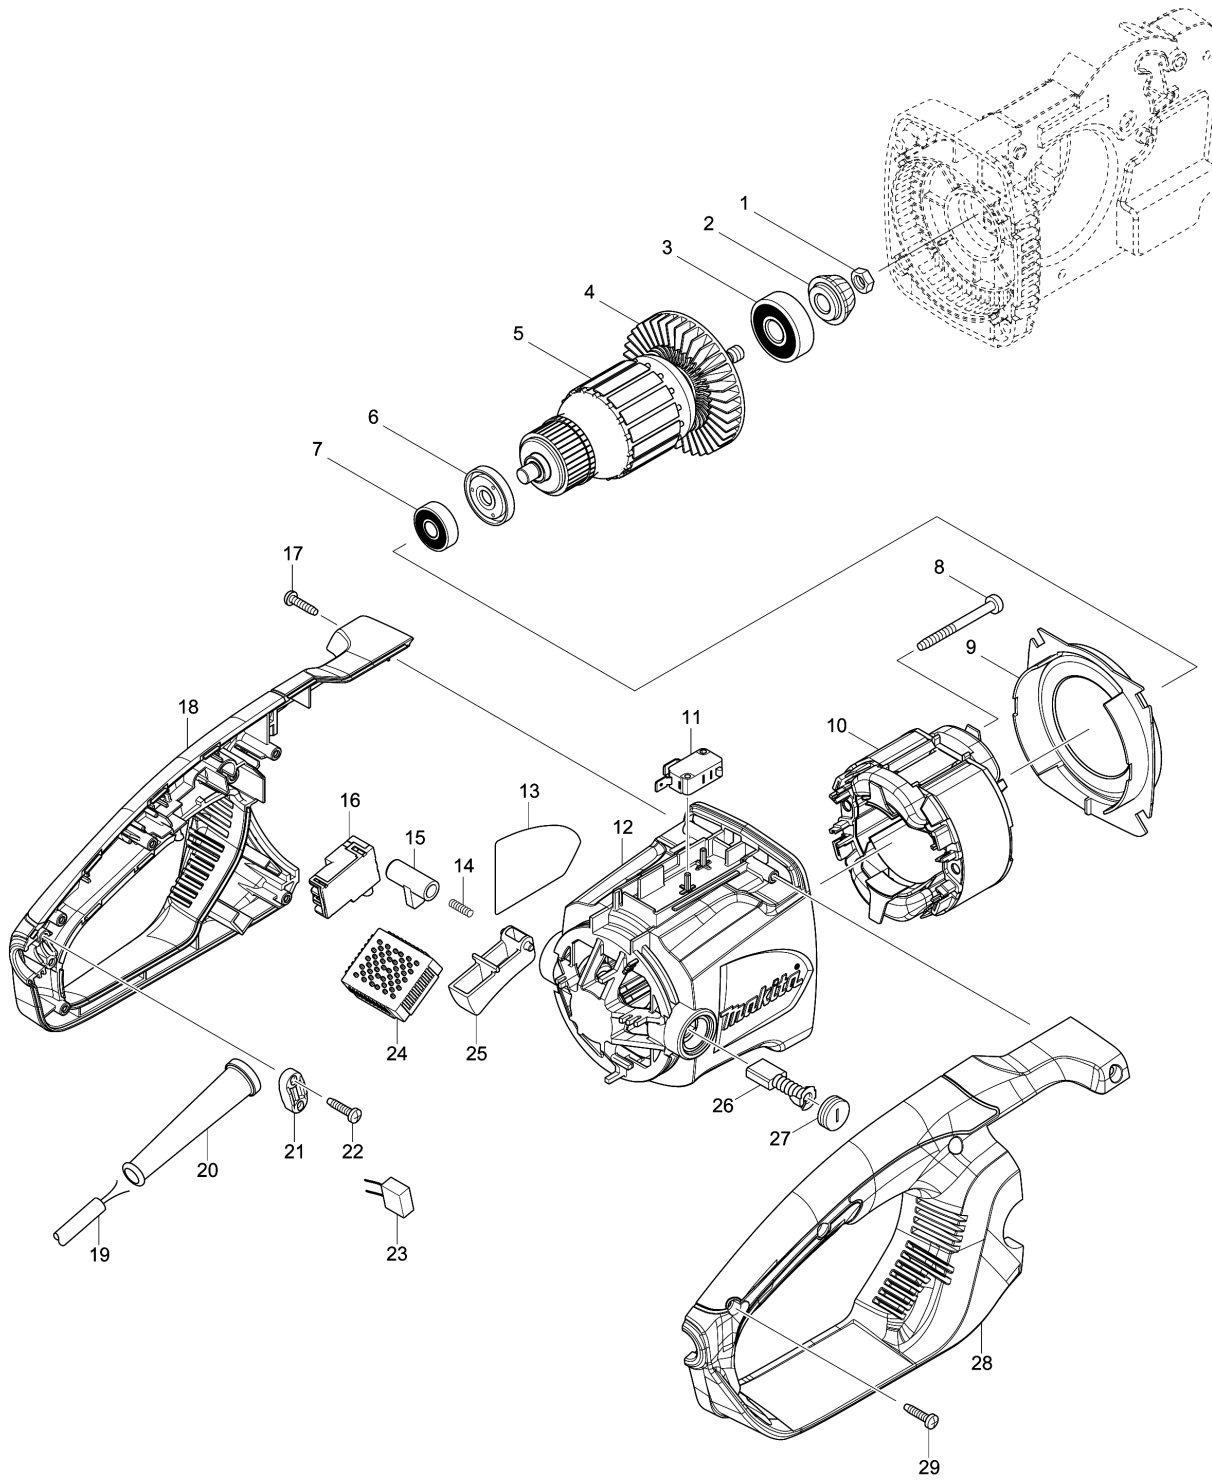

Model No.UC3551A ELECTRIC CHAIN SAW 350MM

Model No.UC3551A ELECTRIC CHAIN SAW 350MM

Model No.UC3551A ELECTRIC CHAIN SAW 350MM

Item	Parts No.	Description	I/C	Qty	New/Old	Opt. 1	Opt. 2	Note
001	931403-6	HEX. NUT M8		1				
002	227626-5	SPIRAL BEVEL GEAR 12		1				
003	211111-8	BALL BEARING 6301LLB		1				
004	240003-4	FAN 80		1				
005	517904-4	ARMATURE ASS'Y 240V		1				
D10		INC. 3,4,6,7						
006	681666-1	INSULATION WASHER		1				
007	210084-2	BALL BEARING 629ZZ		1				
008	266095-5	TAPPING SCREW 5X55		2				
009	419410-4	BAFFLE PLATE		1				
010	636394-3	FIELD 240V		1				
011	650577-1	SWITCH SD-006-BB2AA-AA		1				
012	142348-5	MOTOR HOUSING COMPLETE		1				
C10	643653-8	BRUSH HOLDER 6.5-13.5		2	*			
C11	643536-2	BRUSH HOLDER 6.5X13.5	<	2				
013	815F99-6	UC3551A NAME PLATE		1				
014	233173-6	COMPRESSION SPRING 4		1				
015	416178-3	LOCK-OFF BUTTON		1				
016	650717-1	SWITCH TGC30B		1				
017	265995-6	TAPPING SCREW 4X18		1				
018	187901-0	HANDLE SET		1				
C10	802G51-9	CAUTION LABEL		1				
D10		INC. 28						
019	665883-1	POWER SUPPLY CORD 1.0-2-5.0		1				
020	682540-6	CORD GUARD 9.3-90		1				
021	687124-5	STRAIN RELIEF		1				
022	265995-6	TAPPING SCREW 4X18		2				
023	645105-5	NOISE SUPPRESSOR		1				
024	631719-6	CONTROLLER		1				
025	419411-2	SWITCH LEVER		1				
026	181044-0	CARBON BRUSH CB-153		1				
027	643650-4	BRUSH HOLDER CAP 6.5-13.5		2	*			
027-1	643650-4	BRUSH HOLDER CAP 6.5-13.5	O	2				
028	187901-0	HANDLE SET		1				
C10	802G51-9	CAUTION LABEL		1				
D10		INC. 18						
029	265995-6	TAPPING SCREW 4X18		6				
030	142282-9	TANK CAP COMPLETE		1				
031	454822-4	GEAR HOUSING COVER		1				
032	421959-2	SPONGE SEAL		1				
033	454826-6	OIL TANK		1				
034	424611-1	CONNECTOR B		1				