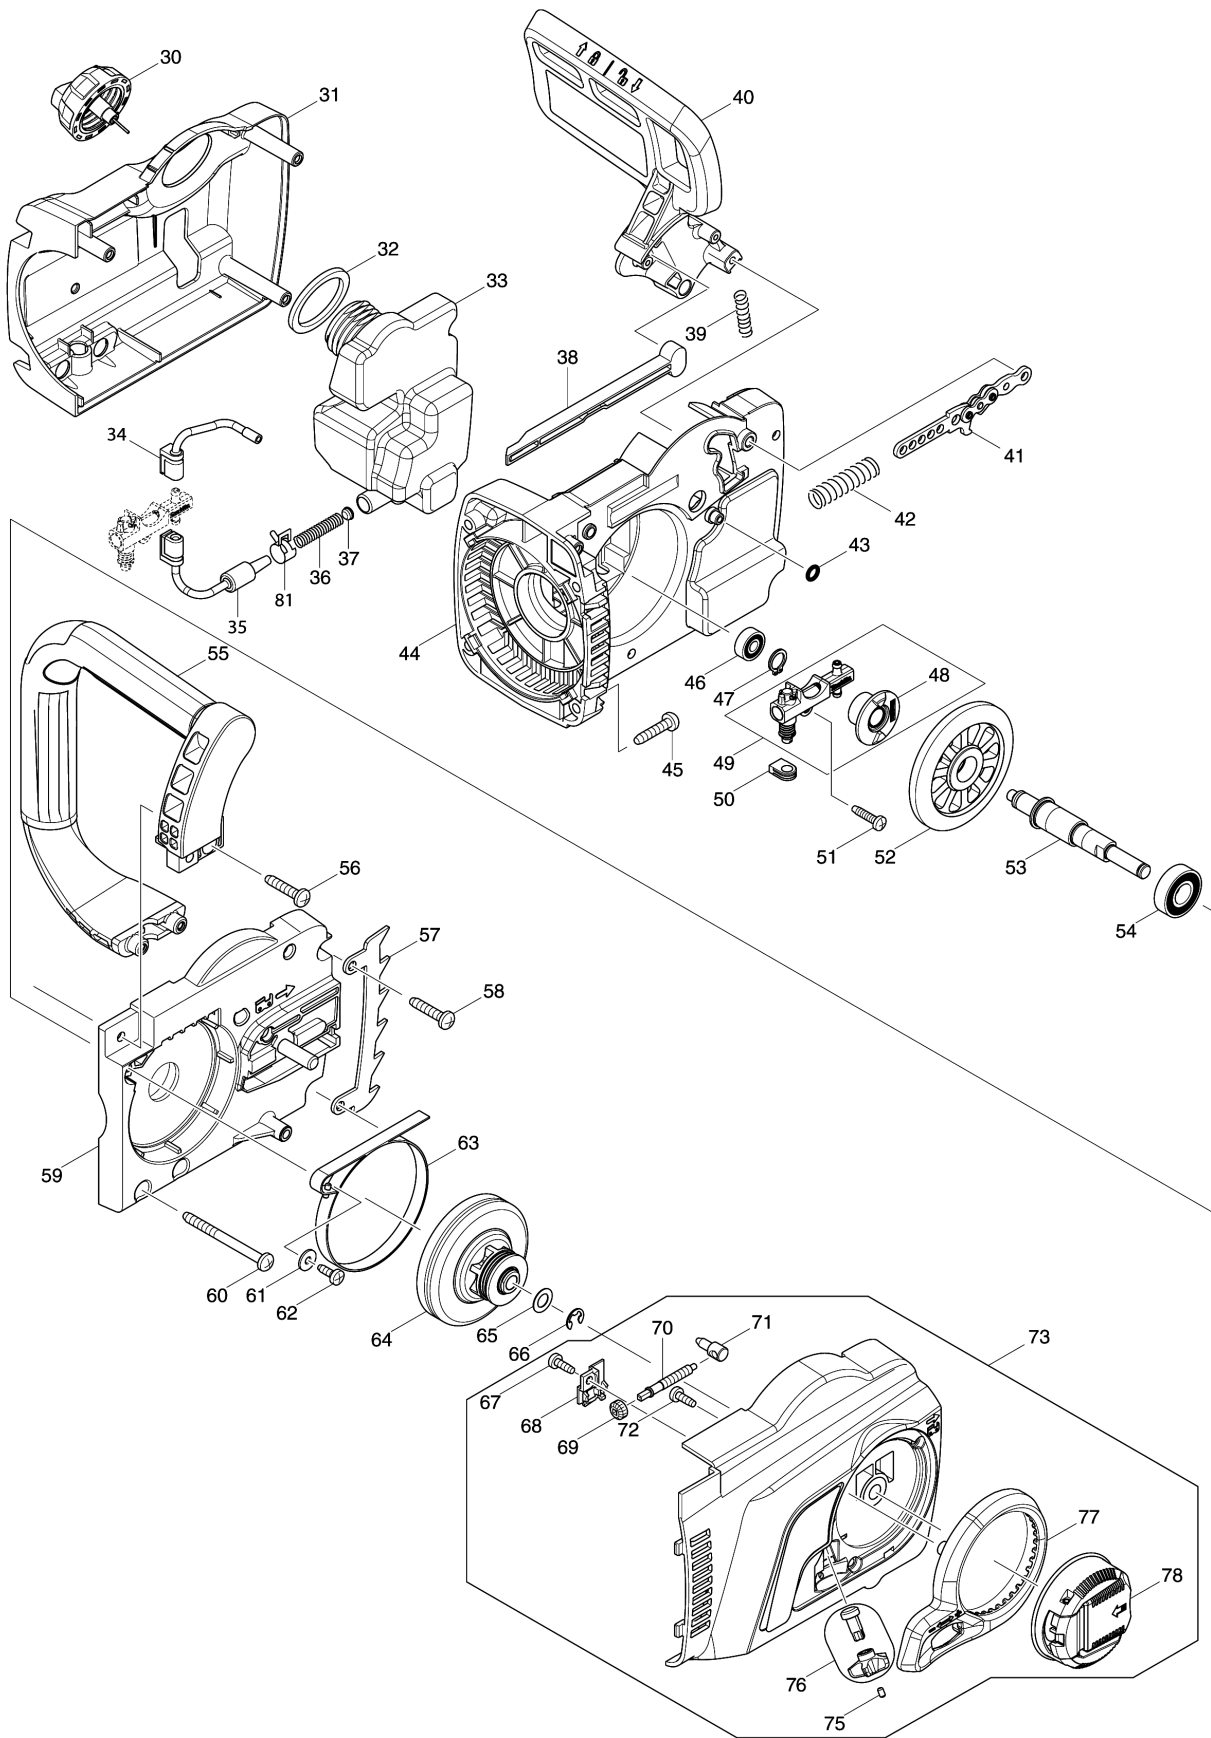

Model No.UC3551A ELECTRIC CHAIN SAW 350MM

Model No.UC3551A ELECTRIC CHAIN SAW 350MM

Model No.UC3551A ELECTRIC CHAIN SAW 350MM

Item	Parts No.	Description	I/C	Qty	New/Old	Opt. 1	Opt. 2	Note
001	931403-6	HEX. NUT M8		1				
002	227626-5	SPIRAL BEVEL GEAR 12		1				
003	211111-8	BALL BEARING 6301LLB		1				
004	240003-4	FAN 80		1				
005	517904-4	ARMATURE ASS'Y 240V		1				
D10		INC. 3,4,6,7						
006	681666-1	INSULATION WASHER		1				
007	210084-2	BALL BEARING 629ZZ		1				
008	266095-5	TAPPING SCREW 5X55		2				
009	419410-4	BAFFLE PLATE		1				
010	636394-3	FIELD 240V		1				
011	650577-1	SWITCH SD-006-BB2AA-AA		1				
012	142348-5	MOTOR HOUSING COMPLETE		1				
C10	643653-8	BRUSH HOLDER 6.5-13.5		2	*			
C11	643536-2	BRUSH HOLDER 6.5X13.5	<	2				
013	815F99-6	UC3551A NAME PLATE		1				
014	233173-6	COMPRESSION SPRING 4		1				
015	416178-3	LOCK-OFF BUTTON		1				
016	650717-1	SWITCH TGC30B		1				
017	265995-6	TAPPING SCREW 4X18		1				
018	187901-0	HANDLE SET		1				
C10	802G51-9	CAUTION LABEL		1				
D10		INC. 28						
019	665883-1	POWER SUPPLY CORD 1.0-2-5.0		1				
020	682540-6	CORD GUARD 9.3-90		1				
021	687124-5	STRAIN RELIEF		1				
022	265995-6	TAPPING SCREW 4X18		2				
023	645105-5	NOISE SUPPRESSOR		1				
024	631719-6	CONTROLLER		1				
025	419411-2	SWITCH LEVER		1				
026	181044-0	CARBON BRUSH CB-153		1				
027	643650-4	BRUSH HOLDER CAP 6.5-13.5		2	*			
027-1	643650-4	BRUSH HOLDER CAP 6.5-13.5	O	2				
028	187901-0	HANDLE SET		1				
C10	802G51-9	CAUTION LABEL		1				
D10		INC. 18						
029	265995-6	TAPPING SCREW 4X18		6				
030	142282-9	TANK CAP COMPLETE		1				
031	454822-4	GEAR HOUSING COVER		1				
032	421959-2	SPONGE SEAL		1				
033	454826-6	OIL TANK		1				
034	424611-1	CONNECTOR B		1				