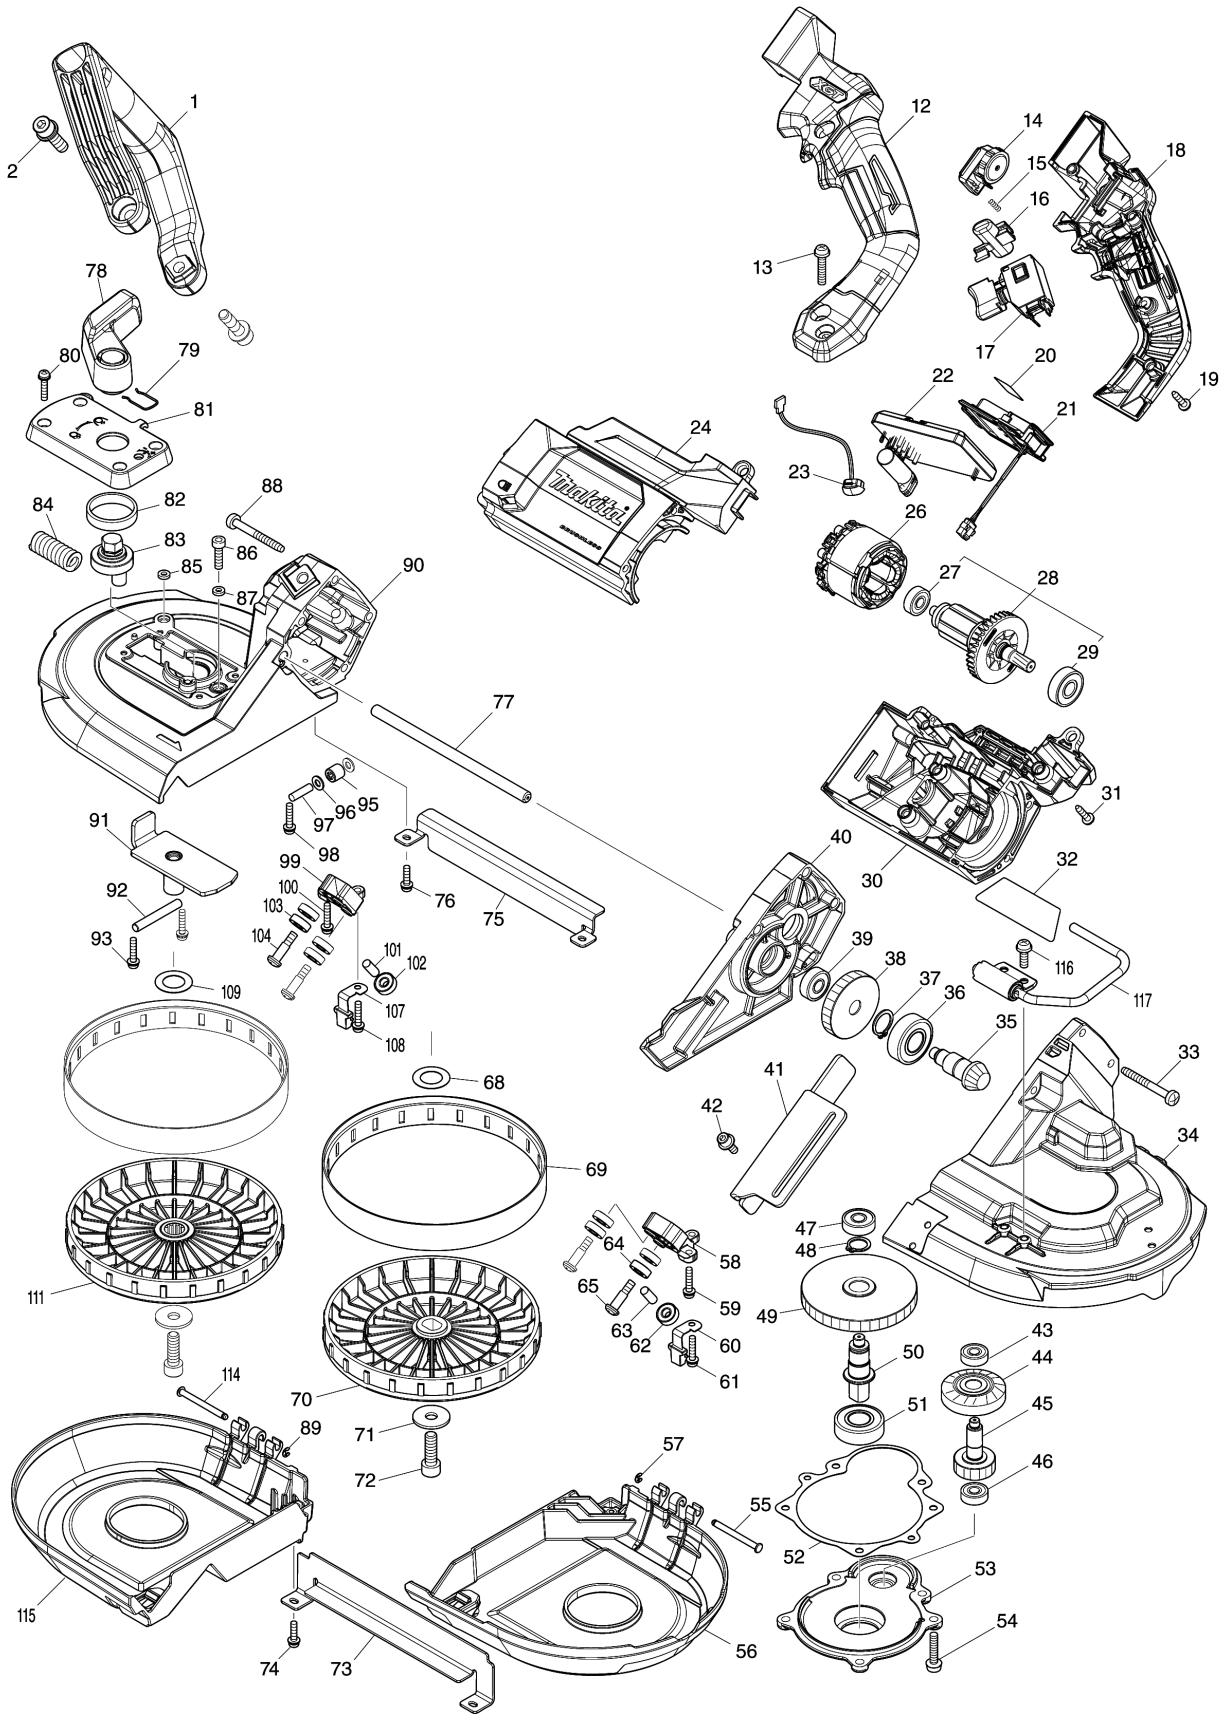

Model No.PB002G CORDLESS PORTABLE BAND SAW