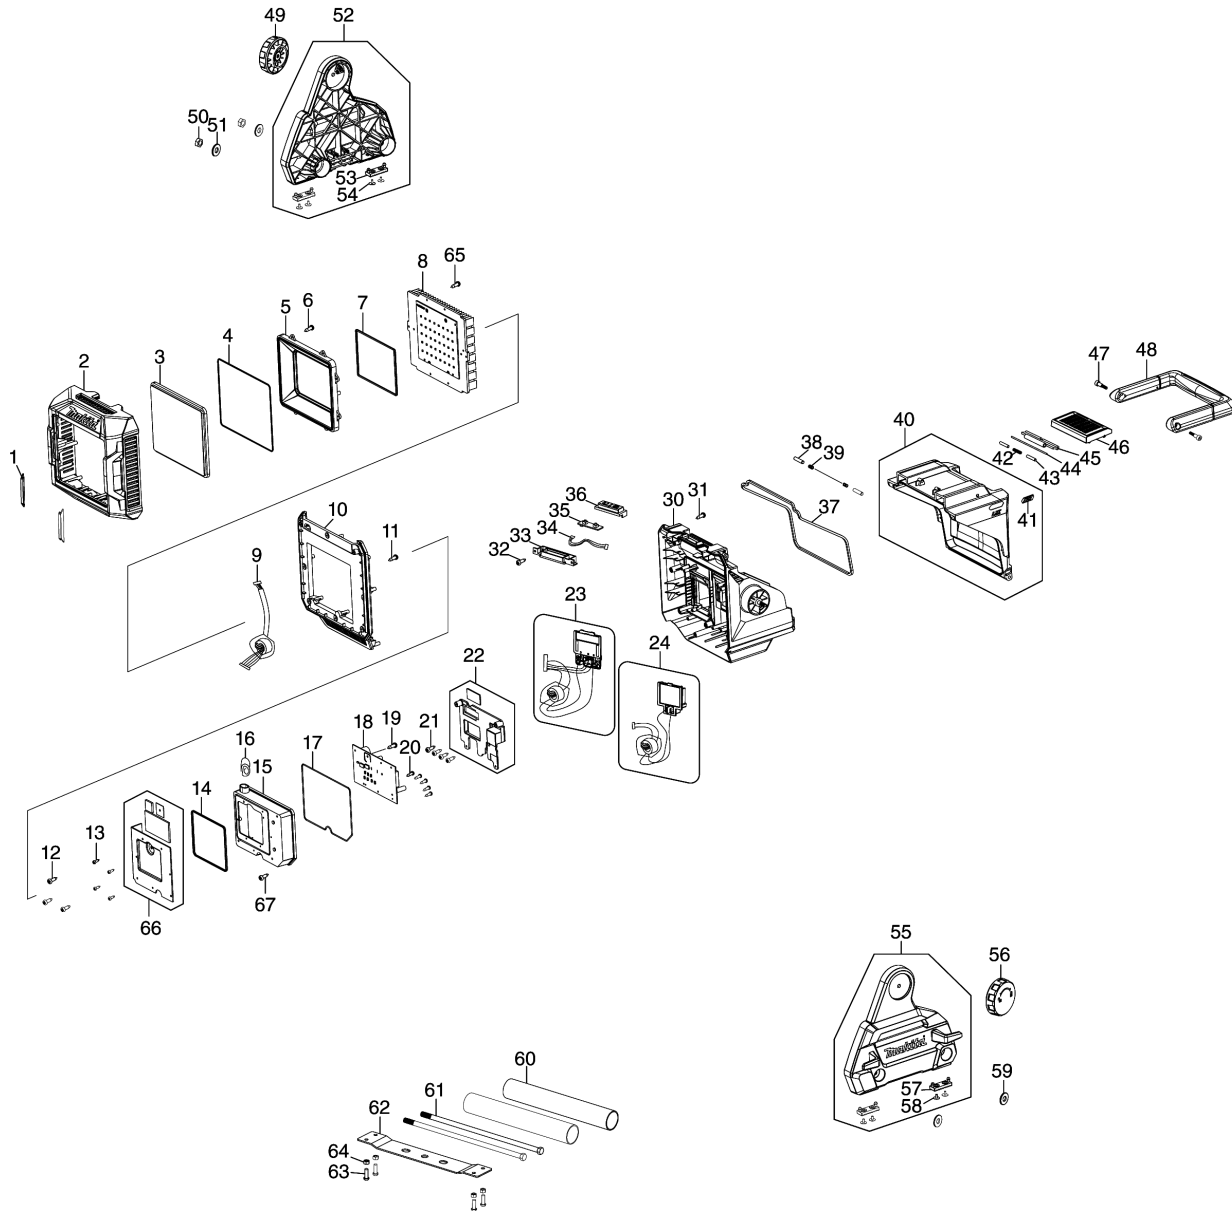

Model No.ML005G CORDLESS WORKLIGHT

Model No.ML005G CORDLESS WORKLIGHT

Item	Parts No.	Description	I/C	Qty	New/Old	Opt. 1	Opt. 2	Note
001	GM00002396	FRONT COVER PLATE		2				
002	GM00002380	FRONT COVER ASSY		1				
003	GM00002381	LENS		1				
004	GM00002382	O-RING		1				
005	GM00002383	REFLECTOR ASSY		1				
006	GM00001333	SCREW 3 X 12PB B0130120702		8				
007	GM00002384	O-RING		1				
008	GM00002385	LED ASSY		1				
009	GM00002397	LEAD UNIT ASSY		1				
010	GM00002386	MID-BODY COVER		1				
011	GM00001333	SCREW 3 X 12PB B0130120702		8				
012	GM00002165	SCREW 3X18 PT		3				
013	GM00001395	SCREW 2.6X8PB B0126081102		4				
014	GM00002388	O-RING		1				
015	GM00002389	POWER CASE		1				
016	GM00002320	EVA		1				
017	GM00002390	O-RING		1				
018	GM00002415	MAIN PCBA ASSY		1				
019	GM00002414	SCREW 3X8PM		1				
020	GM00001395	SCREW 2.6X8PB B0126081102		5				
021	GM00002165	SCREW 3X18 PT		4				
022	GM00002392	TERMINAL HOLDING PLATE ASSY		1				
023	GM00002393	XGT TERMINAL ASSY		1				
024	GM00002394	LXT TERMINAL ASSY		1				
030	GM00002416	MID-BODY ASSY		1				
031	GM00002165	SCREW 3X18 PT		10				
032	GM00002165	SCREW 3X18 PT		2				
033	GM00002406	SWITCH HOLDER		1				
034	GM00002407	LEAD UNIT		1				
035	GM00002140	SWITCH PCBA ASSY		1				
036	GM00002141	SWITCH ASSY		1				
037	GM00002401	O-RING		1				
038	GM00002403	SHAFT		2				
039	GM00002402	SPRING		2				
040	GM00002404	BATTERY COVER ASSY		1				
D10		INC. 41						
041	GM00002310	XGT LABEL		1				
042	GM00002309	SPRING		1				
043	GM00002255	SHAFT A		2				
044	GM00002256	SHAFT B		1				
045	GM00002257	LATCH B		1				

Please order the parts with part number.

Print Date 4/4/2022