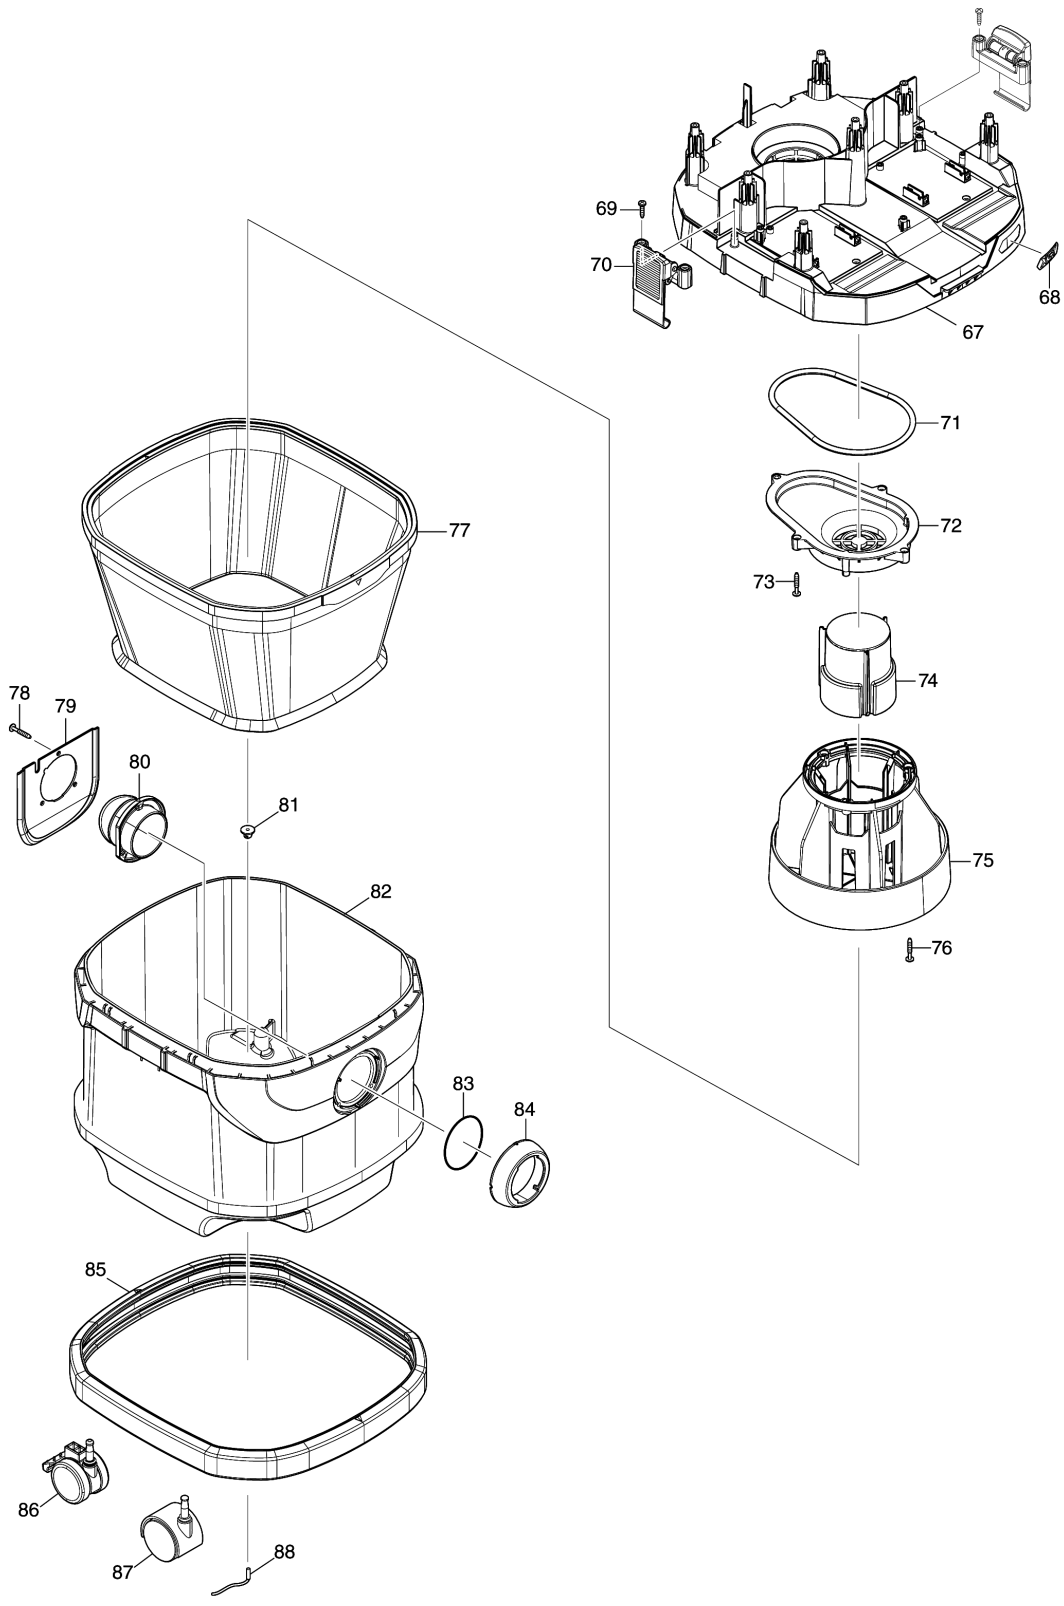

Model No.VC003GL CORDLESS VACUUM CLEANER

Model No.VC003GL CORDLESS VACUUM CLEANER

Model No.VC003GL CORDLESS VACUUM CLEANER

Item	Parts No.	Description	I/C	Qty	New/Old	Opt. 1	Opt. 2	Note
001	413B26-9	SWITCH BUTTON		1				
002	234273-5	COMPRESSION SPRING 20		2				
003	266340-8	TAPPING SCREW 4X65		7				
004	8112L2-5	VC003GL NAME PLATE		1				
005	141F78-1	COWLING COMPLETE		1				
D10		INC. 6-8						
006	813A18-6	CAUTION LABEL		1				
007	422796-7	TOP DAMPER A		1				
008	422797-5	TOP DAMPER B		1				
009	413B27-7	GRIP		1				
010	413B33-2	UPPER HOUSING		1				
011	638A20-6	LEAD UNIT		1				
012	651910-0	SWITCH D2VW-01-3HS		1				
013	266326-2	TAPPING SCREW 4X18		2				
014	451343-7	SWITCH HOLDER		1				
015	650013-7	SWITCH 1703.4002		1				
016	961062-2	STOP RING E-12		1				
017	141F75-7	SWITCH BASE COMPLETE		1				
C10	8040N1-6	INDICATION LABEL		1				
018	213176-6	O RING 14		1				
019	455733-6	SWITCH LEVER		1				
020	620F40-4	INDICATION CIRCUIT		1				
021	620D39-7	SUB CONTROLLER		1				
022	961013-5	STOP RING E-7		1				
023	213054-0	O RING 9		1				
024	451344-5	SWITCH DIAL		1				
025	413B28-5	BATTERY COVER		1				
026	231456-8	COMPRESSION SPRING 7		1				
027	413B30-8	BATTERY COVER HOOK		1				
028	620F37-3	CONTROLLER		1				
029	422795-9	RUBBER CAP		1				
030	141F84-6	SEPARATOR COMPLETE		1				
D10		INC. 31-34						
031	422802-8	BAND DUMPER E		1				
032	422801-0	BAND DUMPER D		1				
033	422799-1	BAND DUMPER B		1				
034	422804-4	SEAL A		1				
035	266326-2	TAPPING SCREW 4X18		3				
036	413B31-6	LOWER HOUSING		1				
037	266326-2	TAPPING SCREW 4X18		4				
038	266326-2	TAPPING SCREW 4X18		4				
039	183U06-0	TERMINAL CASE SET		2				