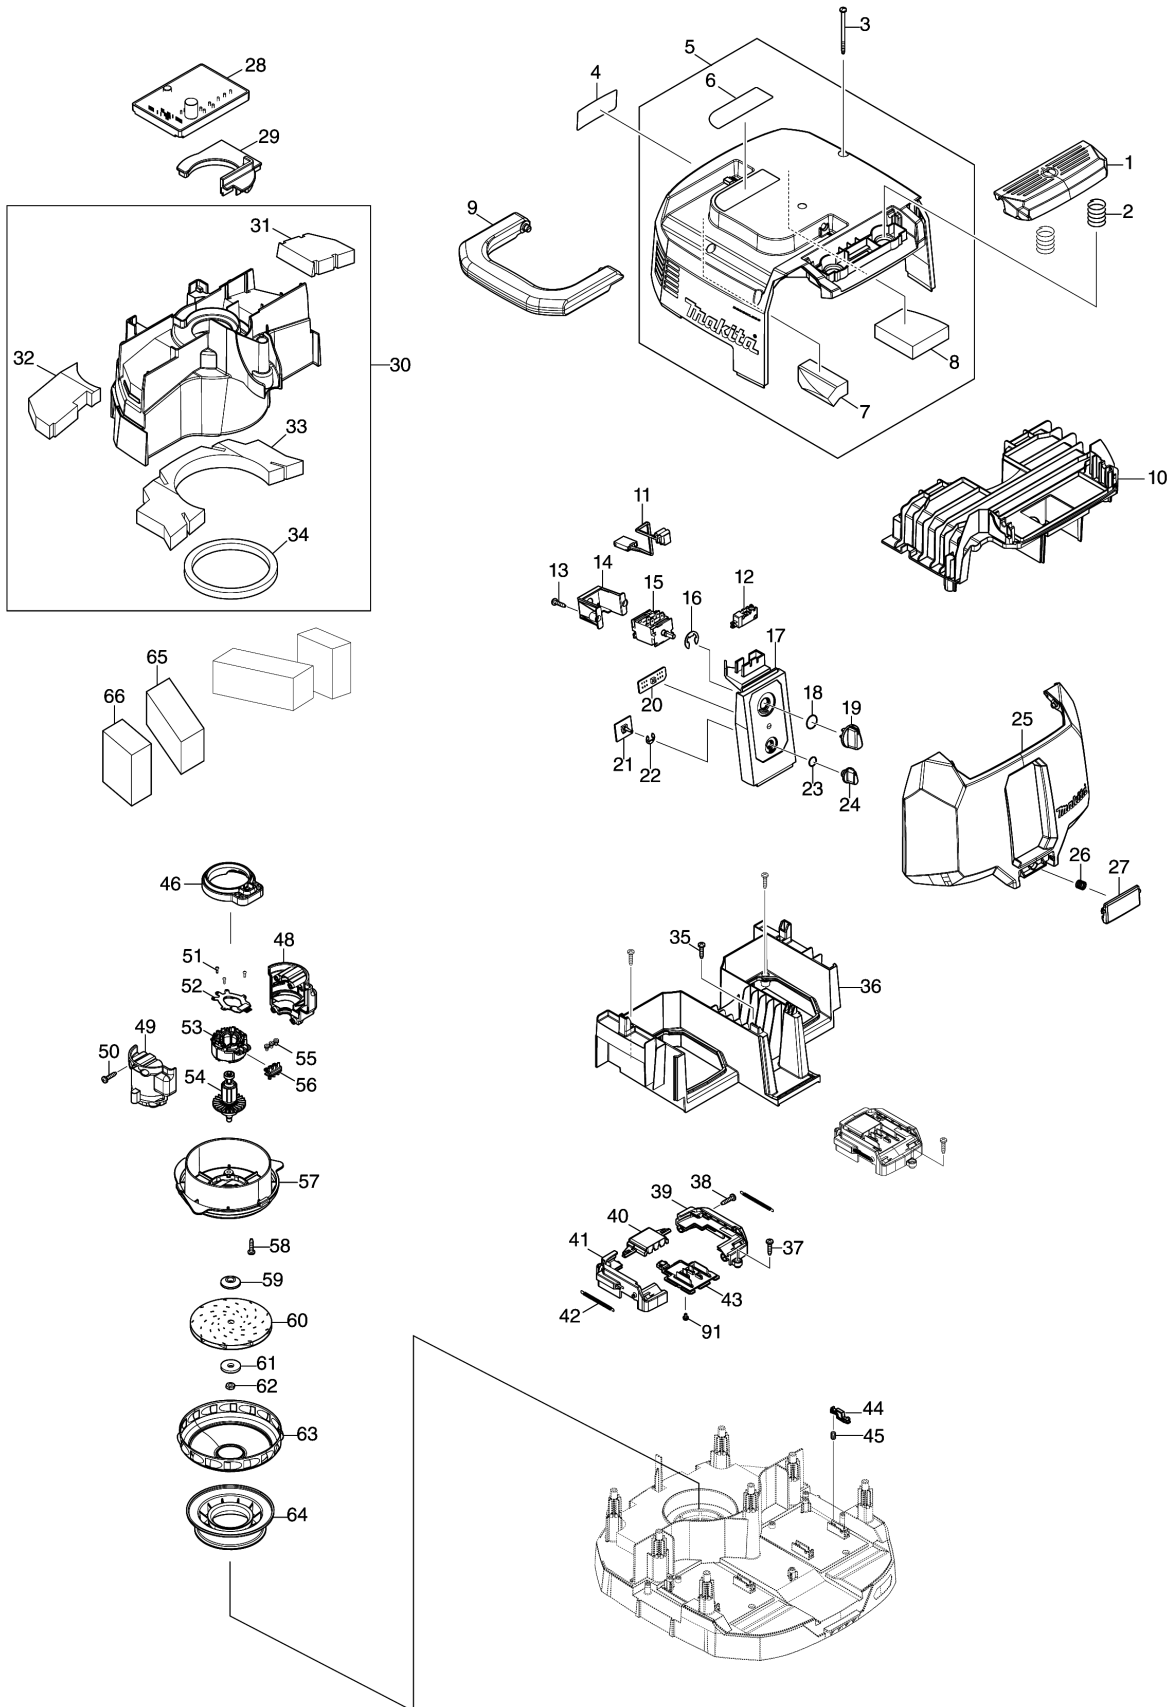

Model No.VC003GL CORDLESS VACUUM CLEANER

Model No.VC003GL CORDLESS VACUUM CLEANER

Model No.VC003GL CORDLESS VACUUM CLEANER

Item	Parts No.	Description	I/C	Qty	New/Old	Opt. 1	Opt. 2	Note
001	413B26-9	SWITCH BUTTON		1				
002	234273-5	COMPRESSION SPRING 20		2				
003	266340-8	TAPPING SCREW 4X65		7				
004	8112L2-5	VC003GL NAME PLATE		1				
005	141F78-1	COWLING COMPLETE		1				
D10		INC. 6-8						
006	813A18-6	CAUTION LABEL		1				
007	422796-7	TOP DAMPER A		1				
008	422797-5	TOP DAMPER B		1				
009	413B27-7	GRIP		1				
010	413B33-2	UPPER HOUSING		1				
011	638A20-6	LEAD UNIT		1				
012	651910-0	SWITCH D2VW-01-3HS		1				
013	266326-2	TAPPING SCREW 4X18		2				
014	451343-7	SWITCH HOLDER		1				
015	650013-7	SWITCH 1703.4002		1				
016	961062-2	STOP RING E-12		1				
017	141F75-7	SWITCH BASE COMPLETE		1				
C10	8040N1-6	INDICATION LABEL		1				
018	213176-6	O RING 14		1				
019	455733-6	SWITCH LEVER		1				
020	620F40-4	INDICATION CIRCUIT		1				
021	620D39-7	SUB CONTROLLER		1				
022	961013-5	STOP RING E-7		1				
023	213054-0	O RING 9		1				
024	451344-5	SWITCH DIAL		1				
025	413B28-5	BATTERY COVER		1				
026	231456-8	COMPRESSION SPRING 7		1				
027	413B30-8	BATTERY COVER HOOK		1				
028	620F37-3	CONTROLLER		1				
029	422795-9	RUBBER CAP		1				
030	141F84-6	SEPARATOR COMPLETE		1				
D10		INC. 31-34						
031	422802-8	BAND DUMPER E		1				
032	422801-0	BAND DUMPER D		1				
033	422799-1	BAND DUMPER B		1				
034	422804-4	SEAL A		1				
035	266326-2	TAPPING SCREW 4X18		3				
036	413B31-6	LOWER HOUSING		1				
037	266326-2	TAPPING SCREW 4X18		4				
038	266326-2	TAPPING SCREW 4X18		4				
039	183U06-0	TERMINAL CASE SET		2				