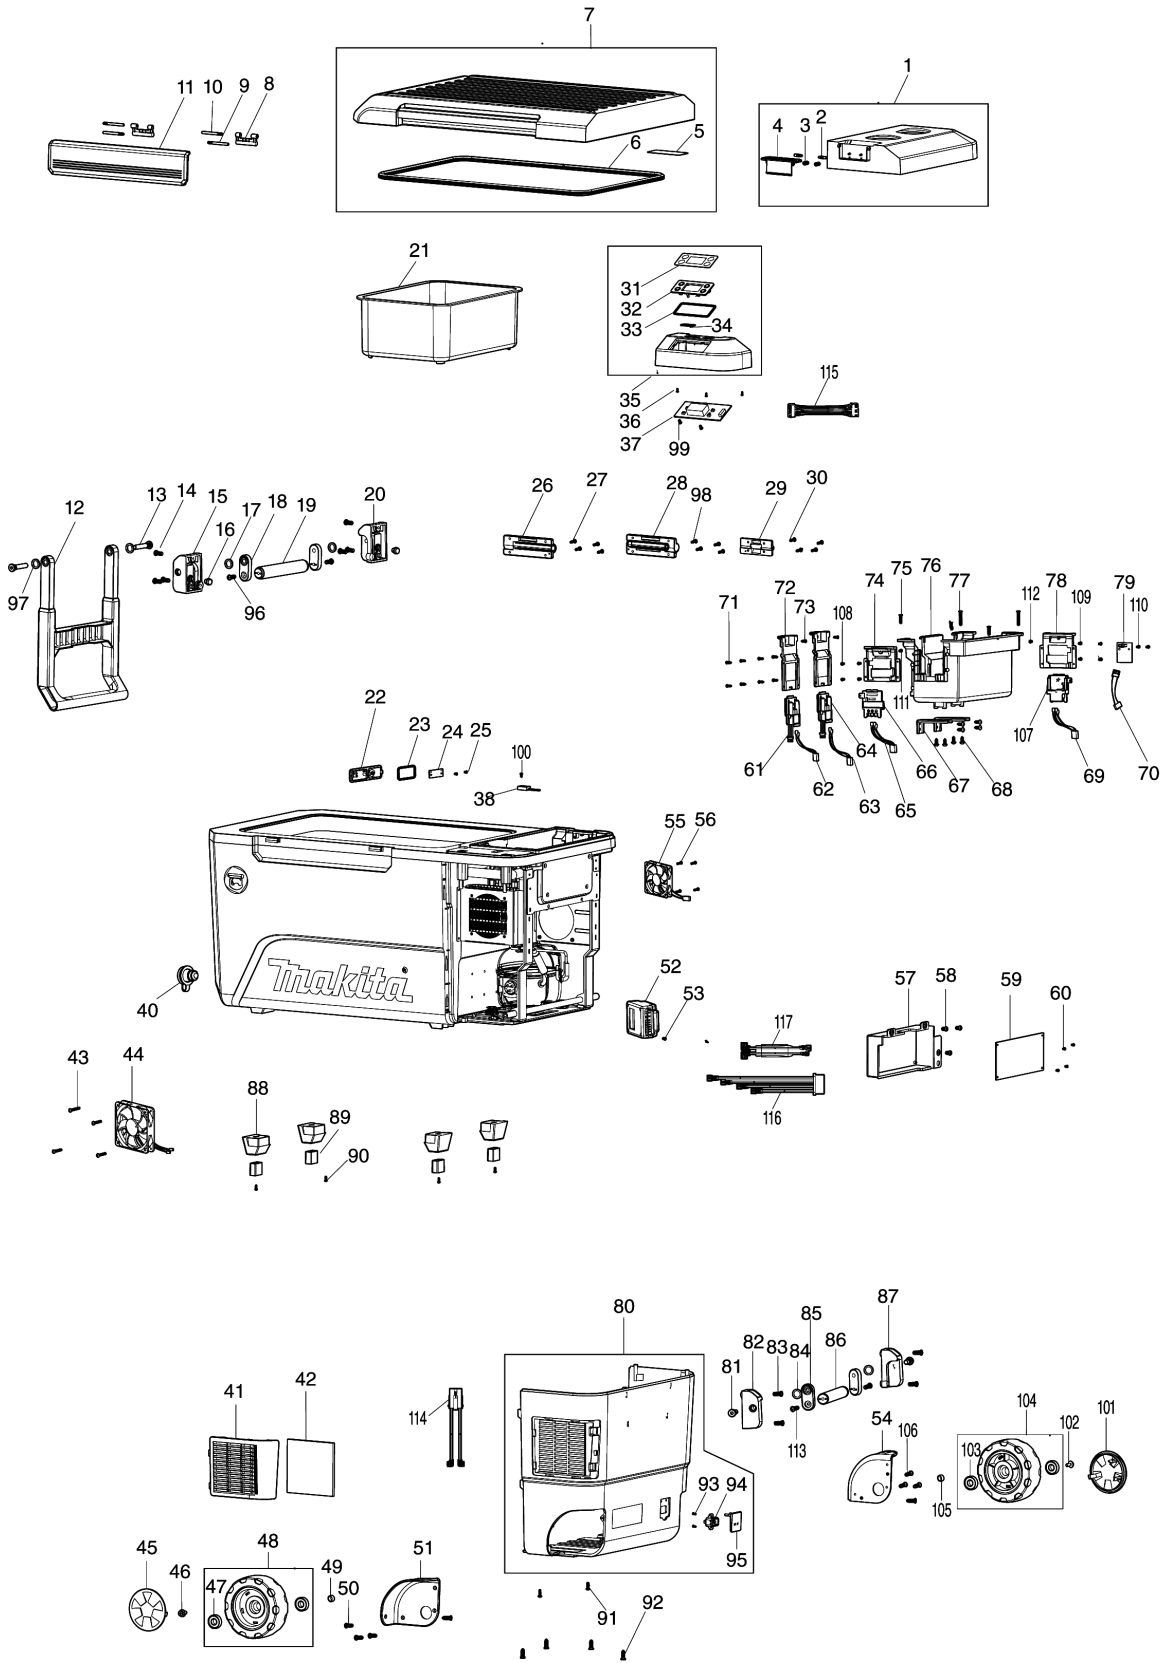

Model No.CW002G CORDLESS COOLER & WARMER BOX

Model No.CW002G CORDLESS COOLER & WARMER BOX

Item	Parts No.	Description	I/C	Qty	New/Old	Opt. 1	Opt. 2	Note
001	WL00000237	BATTERY COVER ASSY		1				
D10		INC. 2-4						
002	WL00000090	SHAFT		2				
003	WL00000010	COMPRESSION SPRING 5MM		2				
004	WL00000238	HANDLE		1				
005	WL00000315	CAUTION LABEL		1				
006	WL00000240	SEALING		1				
007	WL00000316	TOP COVER ASSY		1				
D10		INC. 5,6						
008	WL00000242	CONNECTOR		2				
009	WL00000243	SHAFT		2				
010	WL00000244	SHAFT		2				
011	WL00000245	HANDLE		1				
012	WL00000246	DRAG HANDLE		1				
013	WL00000247	DRAG HANDLE SHAFT		2				
014	WL00000248	SCREW M6X16		4				
015	WL00000249	HANDLE BASE L		1				
016	WL00000250	SILICONE		2				
017	WL00000251	SILICONE RING		2				
018	WL00000252	CONNECTOR		2				
019	WL00000253	CARRY HANDLE ASSY		1				
020	WL00000254	HANDLE BASE R		1				
021	WL00000255	SEPARAT BOX		1				
022	WL00000018	THERMOSTAT TOP COVER		1				
023	WL00000019	SEALING C		1				
024	WL00000192	LIGHT BOARD ASSY		1				
025	WL00000017	TAPPING SCREW 3X8		2				
026	WL00000256	HINGE L		1				
027	WL00000257	SCREW 5X25		4				
028	WL00000258	HINGE R		1				
029	WL00000259	HINGE		1				
030	WL00000023	TAPPING SCREW 4X16		4				
031	WL00000072	CONTROL FILM B		1				
032	WL00000093	SWITCH PANEL		1				
033	WL00000013	SEALING B		1				
034	WL00000094	XGT LABEL		1				
035	WL00000330	CONTROL PANEL ASSY		1				
D10		INC. 31-34						
036	WL00000015	TAPPING SCREW 3X10		3				
037	WL00000261	DISPLAY PCB		1				
038	WL00000262	MEGNATIC SWITCH		1				
040	WL00000300	DRAIN COOK		1				