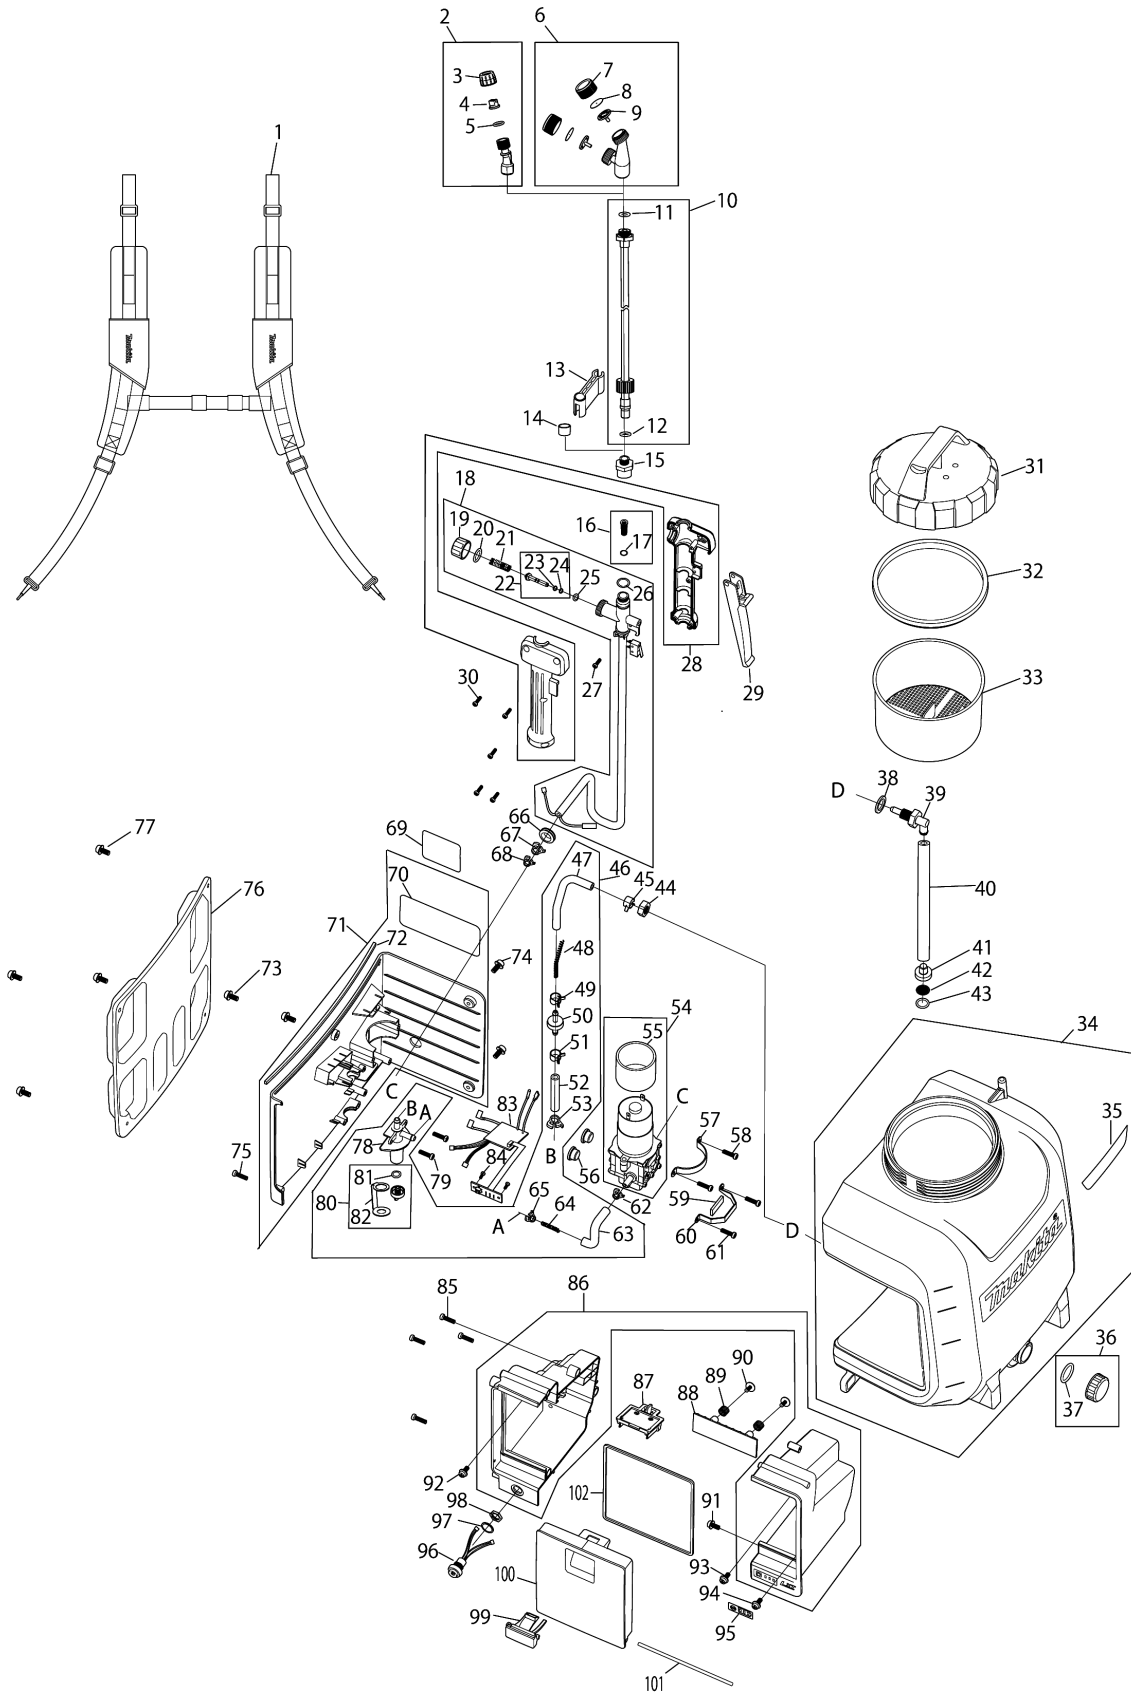

# Model No.DUS108 CORDLESS GARDEN SPRAYER

Model No.DUS108 CORDLESS GARDEN SPRAYER

Item	Parts No.	Description	I/C	Qty	New/Old	Opt. 1	Opt. 2	Note
001	PR00000319	HARNES LR SET		1				
002	PR00000251	SINGLE NOZZLE ASSY		1				
D10		INC. 3-5						
003	PR00000252	CAP NUT		1				
004	PR00000253	SPRAYER NOZZLE		1				
005	PR00000254	O-RING 12X2		1				
006	PR00000255	TWIN HEAD MIST NOZZLE ASSY		1				
D10		INC. 7-9						
007	PR00000256	CAP NUT		2				
008	PR00000257	CUPPER DISK		2				
009	PR00000258	SPRAY CORE		2				
010	PR00000260	SPRAY WAND ASSY		1				
D10		INC. 11,12						
011	PR00000259	GASKET 11.5		1				
012	PR00000186	O RING 6X2		1				
013	PR00000314	HOOK FOR SPRAY WAND		1				
014	PR00000263	RUBBER CAP		1				
015	PR00000264	SPRAY WAND THREAD ADAPTOR		1				
016	PR00000147	FILTER ASSEMBLY		1				
D10		INC. 17						
017	PR00000146	O SEAL RING 4.5X1.5		1				
018	PR00000266	HOSE WITH SWITCH ASSY		1				
D10		INC. 19-22,25,26						
019	PR00000152	LOCK COVER		1				
020	PR00000254	O-RING 12X2		1				
021	PR00000150	SPRING		1				
022	PR00000151	VALVE ROD		1				
D10		INC. 23,24						
023	PR00000205	O RING 3X1.5		1				
024	PR00000205	O RING 3X1.5		1				
025	PR00000186	O RING 6X2		1				
026	PR00000149	O RING 8X1.8		1				
027	PR00000182	TAPPINNG SCREW ST2.9X12		1				
028	PR00000153	HANDLE SET		1				
029	PR00000148	HANDLE TRIGGER ASSEMBLY		1				
030	PR00000182	TAPPINNG SCREW ST2.9X12		5				
031	PR00000316	TANK LID		1				
032	PR00000315	TANK LID SEALING LID		1				
033	PR00000313	TANK FILTER		1				
034	PR00000478	10L TANK		1				
D10		INC. 35						