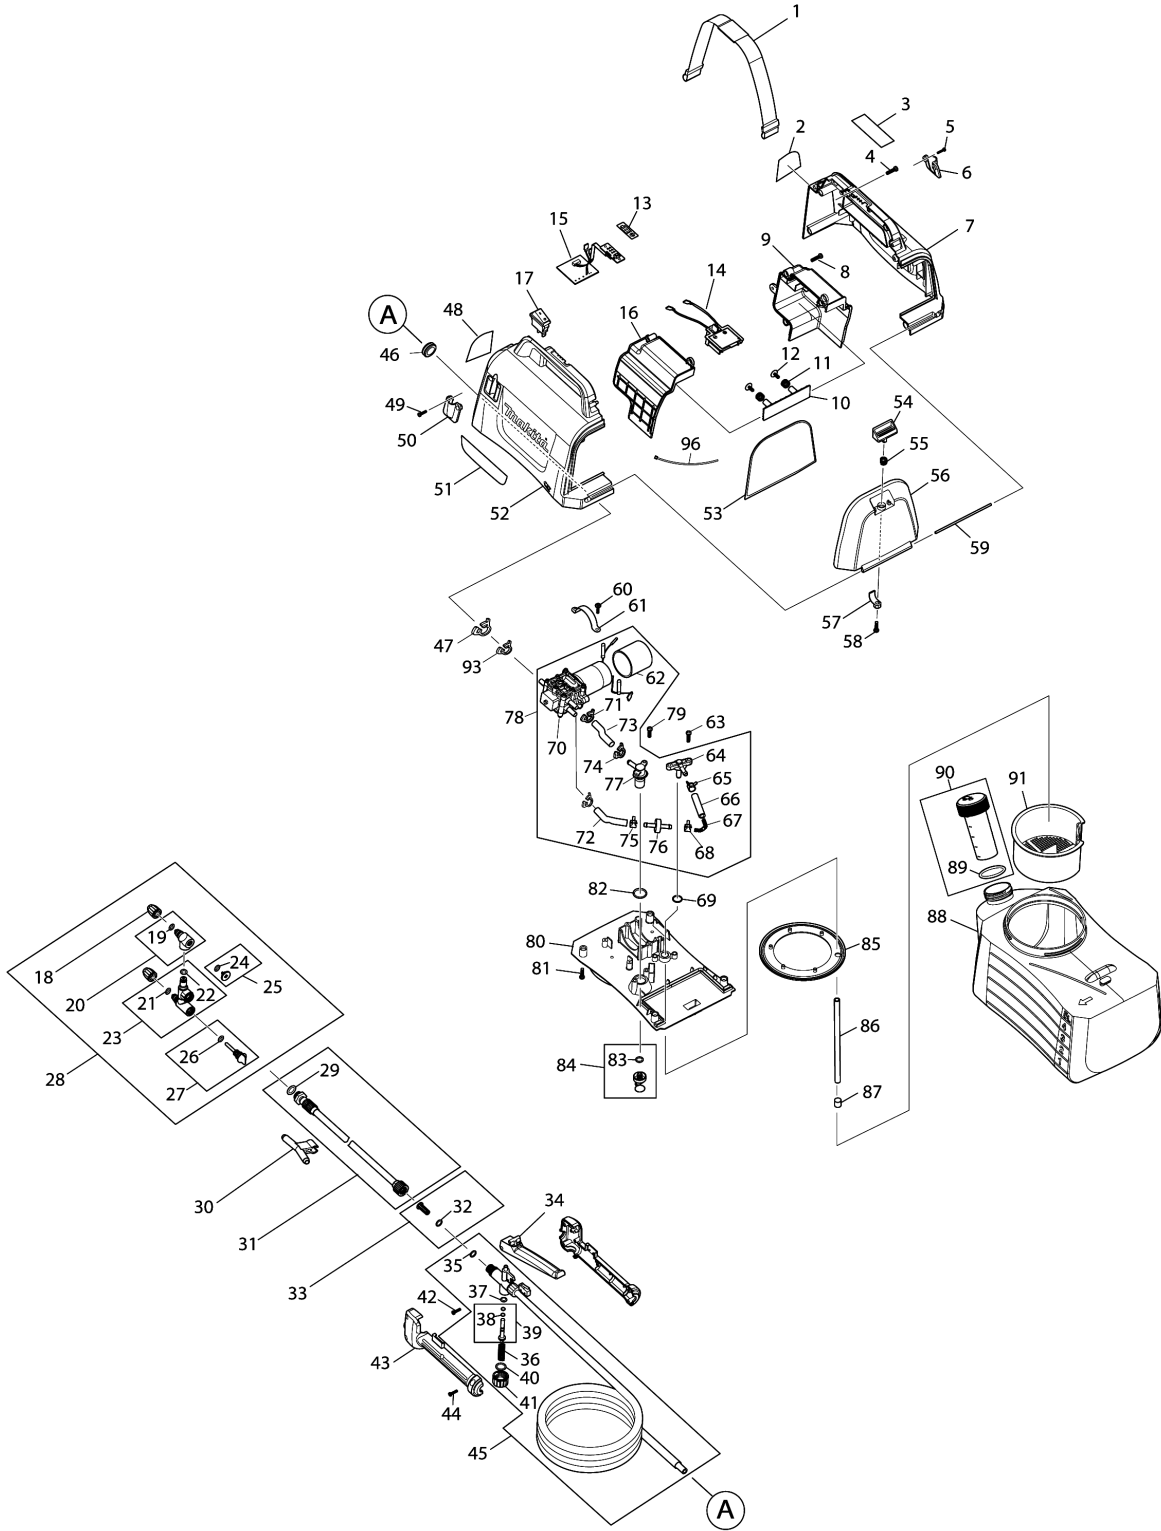

Model No.DUS054 CORDLESS GARDEN SPRAYER

Model No.DUS054 CORDLESS GARDEN SPRAYER

Item	Parts No.	Description	I/C	Qty	New/Old	Opt. 1	Opt. 2	Note
001	PR00000128	SHOULDER STRAP		1				
002	PR00000206	WARNING TEXT LABEL-EN		1				
003	PR00000225	RATING LABEL-0014		1				
004	PR00000183	TAPPINNG SCREW ST4.0X16		6				
005	PR00000182	TAPPINNG SCREW ST2.9X12		2				
006	PR00000191	SPRAY WAND HOLDER		1	*			
006-1	PR00000191	SPRAY WAND HOLDER	O	1				
007	PR00000192	HOUSING SET		1				
D10		INC. 52						
008	PR00000183	TAPPINNG SCREW ST4.0X16		4				
009	PR00000193	BATTERY HOUSING		1				
D10		INC. 16						
010	PR00000130	DAM-BOARD		1				
011	PR00000194	SPRING		2				
012	PR00000132	TAPPING SCREW ST4.0X12		2				
013	PR00000133	INDICATION LABEL		1				
014	PR00000195	BATTERY TERMINAL		1	*			
014-1	PR00000195	BATTERY TERMINAL	O	1				
015	PR00000196	PCB		1				
016	PR00000193	BATTERY HOUSING		1				
D10		INC. 9						
017	PR00000136	SWITCH		1				
018	PR00000137	SPRAY HEAD		2				
019	PR00000186	O RING 6X2		1				
020	PR00000138	NOZZLE HOLDER		1				
D10		INC. 19						
021	PR00000186	O RING 6X2		1				
022	PR00000186	O RING 6X2		1				
023	PR00000139	ROD JOINT		1				
D10		INC. 21,22						
024	PR00000186	O RING 6X2		1				
025	PR00000140	END CAP		1				
D10		INC. 24						
026	PR00000186	O RING 6X2		1				
027	PR00000141	ADJUSTING KNOB		1				
D10		INC. 26						
028	PR00000142	TWO HEAD NOZZLE		1				
D10		INC. 18,20,23,25,27						
029	PR00000143	SEAL PAD 9X17X2		1				
030	PR00000144	HOOK		1				
031	PR00000145	SPRAY WAND		1				
D10		INC. 29						