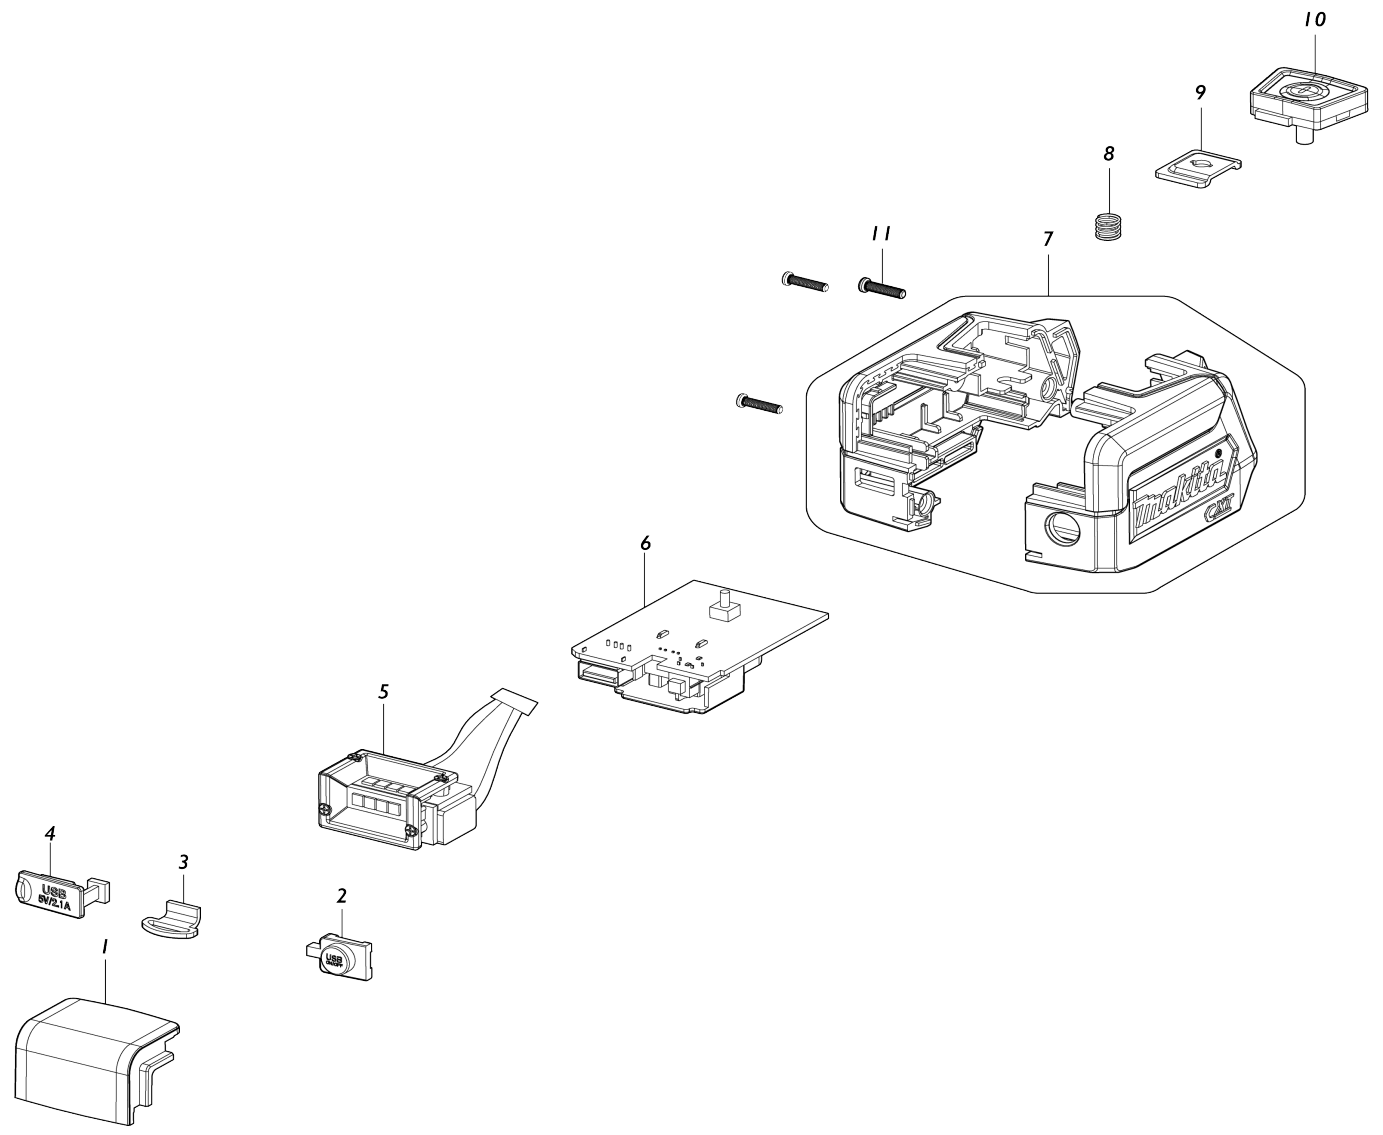

Model No.ML107 CORDLESS WORKLIGHT

Model No.ML107 CORDLESS WORKLIGHT

Item No.	Parts No.	Description	Interchangability	Q'ty	New/Old	Note1	Note2
001	GM00002477	LENS		1			
002	GM00002459	USB SWITCH BUTTON		1			
003	GM00002478	STRAP HOOK		1			
004	GM00002479	USB COVER		1			
005	GM00002480	LED PCBA ASSY		1			
006	GM00002481	MAIN PCBA ASSY		1			
007	GM00002482	BODY ASSY BLUE		1			
008	GM00002468	SWITCH SPRING		1			
009	GM00002484	SWITCH SPRING BRACKET		1			
010	GM00002485	SWITCH ASSY		1			
011	GM00002486	SCREW 2.6X12 PB BLACK ZN		3			
A01	GM00002476	LAMP SHADE		1			