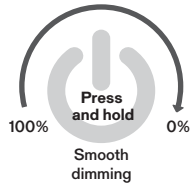

Stellar 550 RE

Art No. 690001326
IP 64

 1000 cycles.
2.5-3.0 hours charging time.
DC 5V 1.1A

	SMD HIGH	SMD LOW	COB	SMD+COB
	400 lm	120 lm	200 lm	550 lm
	3 hrs	10 hrs	5 hrs	2.5 hrs

Blink indicates reaching to max. or min. lumen output