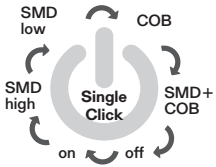

Stellar 550 RE

Art No. 690001326
IP 64

 1000 cycles.
2.5-3.0 hours charging time.
DC 5V 1.1A

	SMD HIGH	SMD LOW	COB	SMD+COB
	400 lm	120 lm	200 lm	550 lm
	3 hrs	10 hrs	5 hrs	2.5 hrs

Blink indicates reaching to max. or min. lumen output