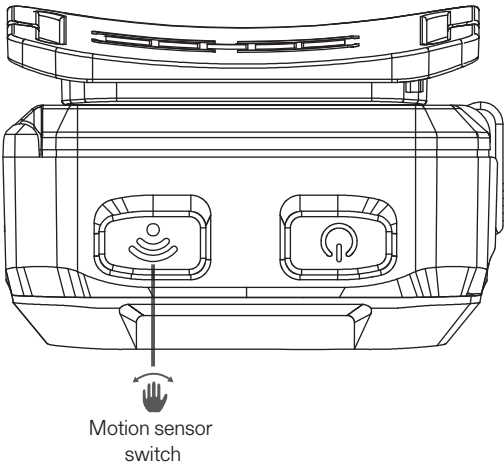

Stellar 550 RE

Art No. 690001326
IP 64

 1000 cycles.
2.5-3.0 hours charging time.
DC 5V 1.1A

	SMD HIGH	SMD LOW	COB	SMD+COB
	400 lm	120 lm	200 lm	550 lm
	3 hrs	10 hrs	5 hrs	2.5 hrs

Blink indicates reaching to max. or min. lumen output