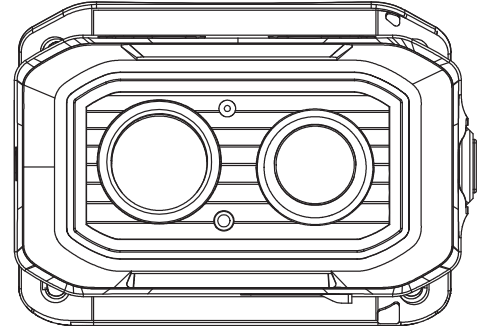

Stellar 550 RE

Art No. 690001326
IP 64

 1000 cycles.
2.5-3.0 hours charging time.
DC 5V 1.1A

	SMD HIGH	SMD LOW	COB	SMD+COB
	400 lm	120 lm	200 lm	550 lm
	3 hrs	10 hrs	5 hrs	2.5 hrs

Blink indicates reaching to max. or min. lumen output