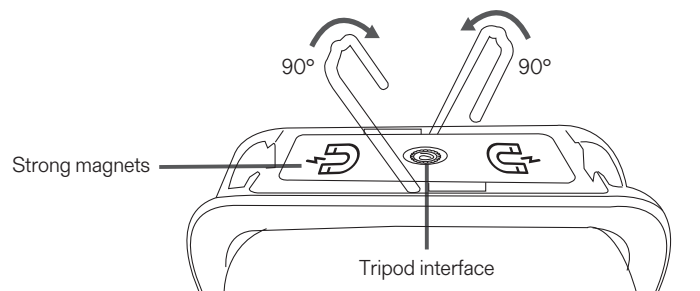

# Capella 2000 RE

Art No. 690000229  
IP 54

 1000 cycles.  
4 hours up to 80%.  
DC 5V 1.1A

 Type-C

	COB 20%	COB 40%	COB 60%	COB 100%
	400 lm	800 lm	1200 lm	2000 lm
	12 hrs	8 hrs	5 hrs	3 hrs

Fast charging Type C USB cable included