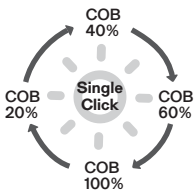

# Capella 2000 RE

Art No. 690000229  
IP 54

 1000 cycles.  
4 hours up to 80%.  
DC 5V 1.1A

 Type-C

	COB 20%	COB 40%	COB 60%	COB 100%
	400 lm	800 lm	1200 lm	2000 lm
	12 hrs	8 hrs	5 hrs	3 hrs

Fast charging Type C USB cable included