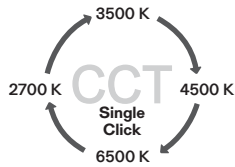

# Capella 2000 RE

Art No. 690000229  
IP 54

 1000 cycles.  
4 hours up to 80%.  
DC 5V 1.1A

 Type-C

	COB 20%	COB 40%	COB 60%	COB 100%
	400 lm	800 lm	1200 lm	2000 lm
	12 hrs	8 hrs	5 hrs	3 hrs

Fast charging Type C USB cable included