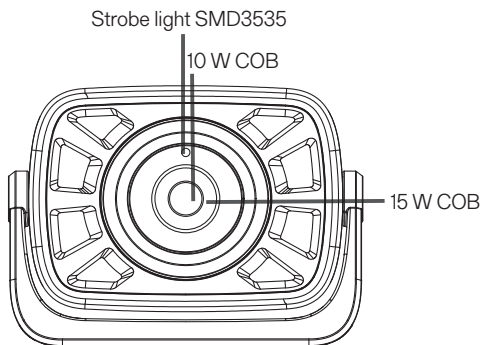

# Capella 2000 RE

Art No. 690000229  
IP 54

 1000 cycles.  
4 hours up to 80%.  
DC 5V 1.1A

 Type-C

	COB 20%	COB 40%	COB 60%	COB 100%
	400 lm	800 lm	1200 lm	2000 lm
	12 hrs	8 hrs	5 hrs	3 hrs

Fast charging Type C USB cable included