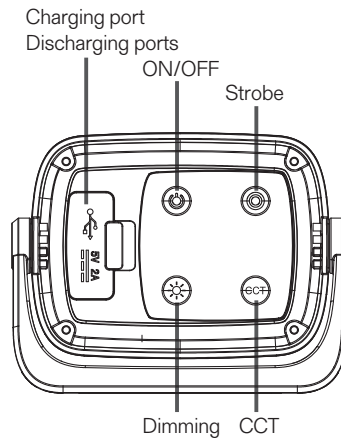

# Capella 2000 RE

Art No. 690000229  
IP 54

 1000 cycles.  
4 hours up to 80%.  
DC 5V 1.1A

 Type-C

	COB 20%	COB 40%	COB 60%	COB 100%
	400 lm	800 lm	1200 lm	2000 lm
	12 hrs	8 hrs	5 hrs	3 hrs

Fast charging Type C USB cable included