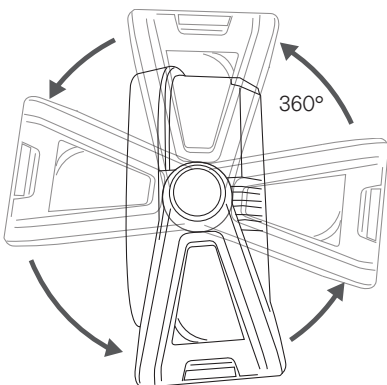

# Capella 2000 RE

Art No. 690000229  
IP 54

 1000 cycles.  
4 hours up to 80%.  
DC 5V 1.1A

 Type-C

	COB 20%	COB 40%	COB 60%	COB 100%
	400 lm	800 lm	1200 lm	2000 lm
	12 hrs	8 hrs	5 hrs	3 hrs

Fast charging Type C USB cable included