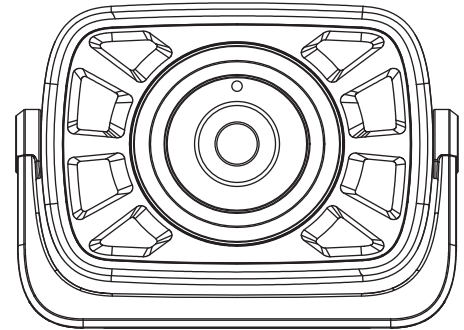

# Capella 2000 RE

Art No. 690000229  
IP 54

 1000 cycles.  
4 hours up to 80%.  
DC 5V 1.1A

 Type-C

	COB 20%	COB 40%	COB 60%	COB 100%
	400 lm	800 lm	1200 lm	2000 lm
	12 hrs	8 hrs	5 hrs	3 hrs

Fast charging Type C USB cable included