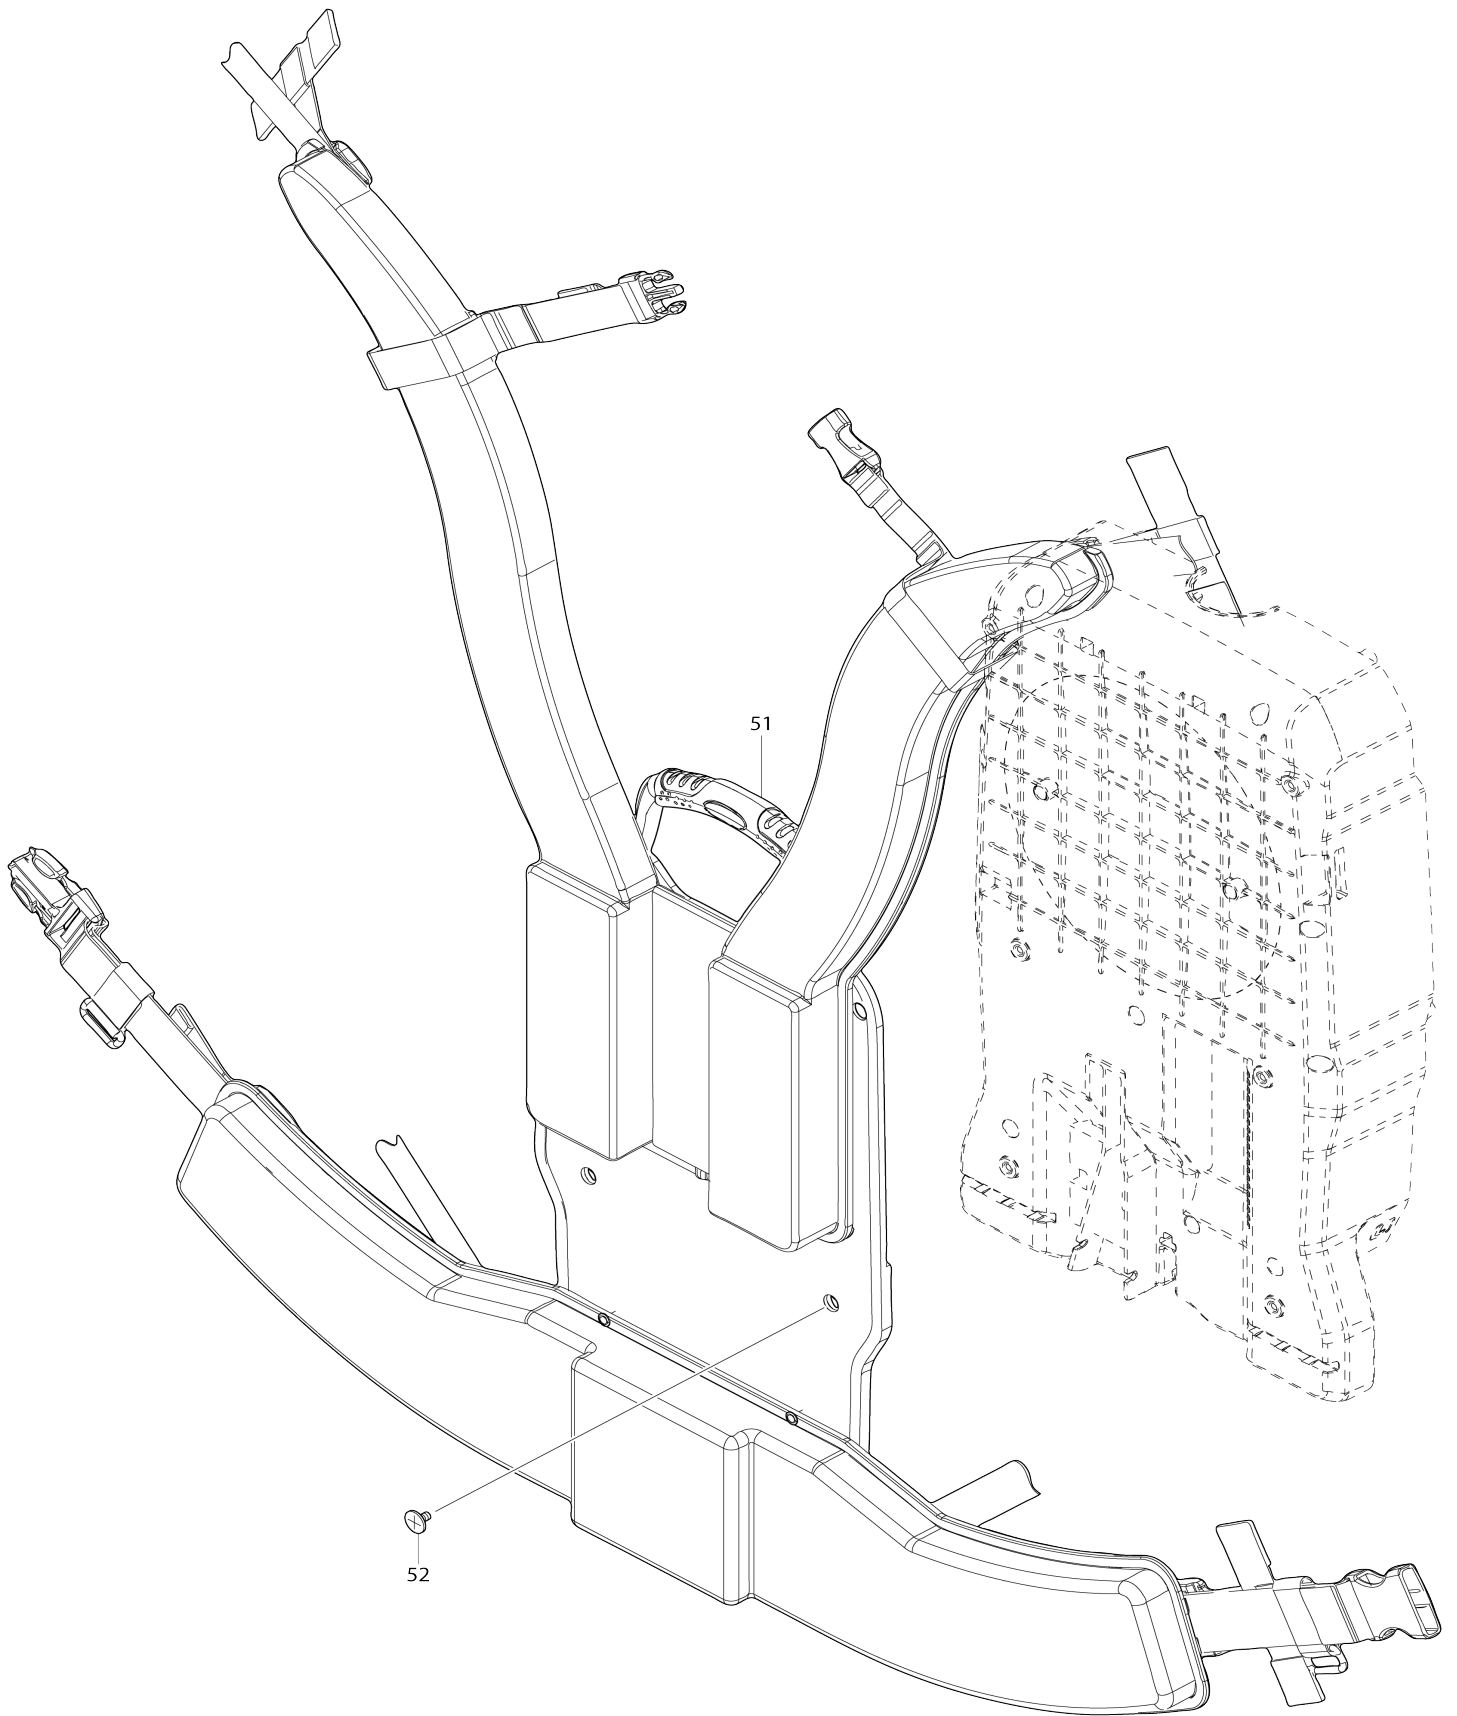

# Model No.VC011G DC BACKPACK VACUUM CLEANER

Model No.VC011G DC BACKPACK VACUUM CLEANER

Model No.VC011G DC BACKPACK VACUUM CLEANER

Item No.	Parts No.	Description	Interchangability	Q'ty	New/Old	Note1	Note2
001	141S81-0	DUST BOX COVER COMPLETE		1			
C10	422A82-2	SEAL A		1			
002	413E52-6	HOOK		1			
003	137050-3	UPPER HOUSING ASSEMBLY		1			
C10	263005-3	RUBBER PIN 6		2			
C20	422A76-7	REAR BLOCK FILTER		1			
004	232389-0	COMPRESSION SPRING 5		1			
005	459912-8	STOPPER PLATE		1			
006	135771-1	INLET ASS'Y		1			
D10		INC. 7					
007	213655-4	O RING 56		1			
008	191D12-9	MAIN FILTER H SET		1			
009	422A84-8	SUPPORT A		1			
010	231297-2	COMPRESSION SPRING 9		1			
011	459913-6	PLATE		1			
012	234141-2	COMPRESSION SPRING 12		2			
013	234391-9	COMPRESSION SPRING 8		1			
015	687124-5	STRAIN RELIEF		1			
016	266326-2	TAPPING SCREW 4X18		2			
017	422A83-0	SUPPORT RING		1			
018	347B87-6	FAN COVER		1			
019	252268-6	HEX. NUT M6		1			
020	253752-4	FLAT WASHER 8		1			
021	240178-9	FAN 104		1			
022	313062-2	FLANGE		1			
023	266326-2	TAPPING SCREW 4X18		3			
024	413U78-4	FAN BASE		1			
025	619835-4	ROTOR		1			
026	629C56-8	STATOR		1			
027	1830C1-5	MOTOR HOUSING SET		1			
D10		INC. 28					
028	1830C1-5	MOTOR HOUSING SET		1			
D10		INC. 27					
029	266326-2	TAPPING SCREW 4X18		4			
030	638A29-8	LEAD UNIT		1			
031	652069-6	FLAT HEAD SCREW M3X6		3			
032	620F39-9	CONTROLLER B		1			
033	266490-9	TAPPING SCREW PT 2X6		3			
034	8142Y9-1	VC011G SERIAL NO. LABEL		1			
035	620M49-8	CONTROLLER		1			
036	632P49-4	TERMINAL UNIT		2			
037	137051-1	LOWER HOUSING ASSEMBLY		1			
C10	263005-3	RUBBER PIN 6		2			
C20	422A76-7	REAR BLOCK FILTER		1			
038	8142Y7-5	VC011G NAME PLATE		1			
039	266326-2	TAPPING SCREW 4X18		11			
040	1830D0-4	SWITCH CASE SET		1			