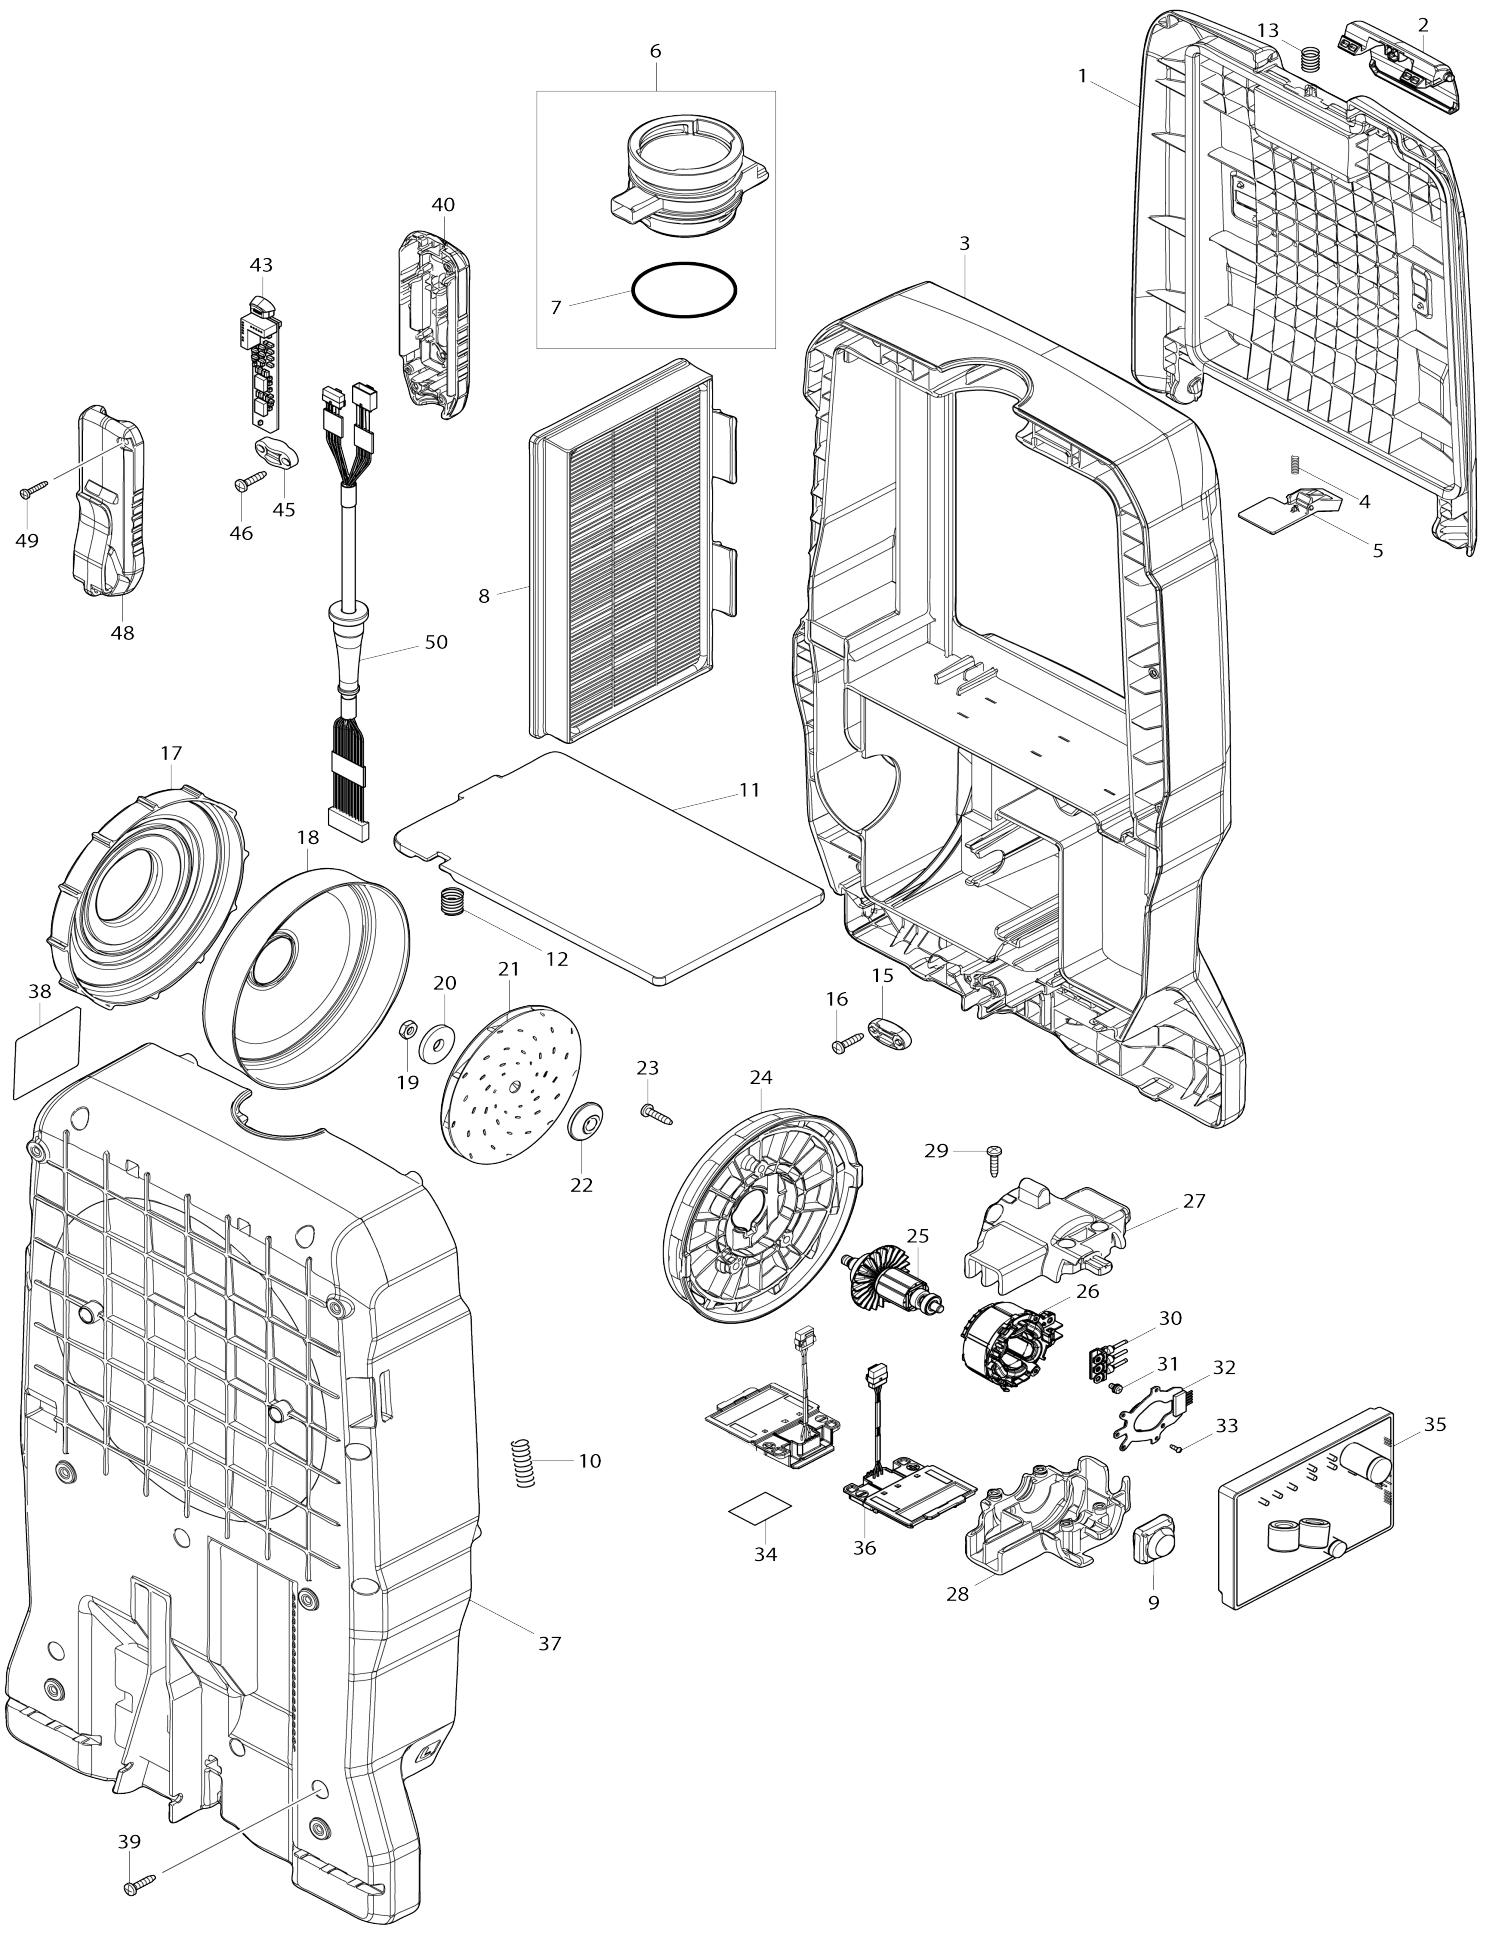

# Model No.VC011G DC BACKPACK VACUUM CLEANER

Model No.VC011G DC BACKPACK VACUUM CLEANER

Model No.VC011G DC BACKPACK VACUUM CLEANER

Item No.	Parts No.	Description	Interchangability	Q'ty	New/Old	Note1	Note2
001	141S81-0	DUST BOX COVER COMPLETE		1			
C10	422A82-2	SEAL A		1			
002	413E52-6	HOOK		1			
003	137050-3	UPPER HOUSING ASSEMBLY		1			
C10	263005-3	RUBBER PIN 6		2			
C20	422A76-7	REAR BLOCK FILTER		1			
004	232389-0	COMPRESSION SPRING 5		1			
005	459912-8	STOPPER PLATE		1			
006	135771-1	INLET ASS'Y		1			
D10		INC. 7					
007	213655-4	O RING 56		1			
008	191D12-9	MAIN FILTER H SET		1			
009	422A84-8	SUPPORT A		1			
010	231297-2	COMPRESSION SPRING 9		1			
011	459913-6	PLATE		1			
012	234141-2	COMPRESSION SPRING 12		2			
013	234391-9	COMPRESSION SPRING 8		1			
015	687124-5	STRAIN RELIEF		1			
016	266326-2	TAPPING SCREW 4X18		2			
017	422A83-0	SUPPORT RING		1			
018	347B87-6	FAN COVER		1			
019	252268-6	HEX. NUT M6		1			
020	253752-4	FLAT WASHER 8		1			
021	240178-9	FAN 104		1			
022	313062-2	FLANGE		1			
023	266326-2	TAPPING SCREW 4X18		3			
024	413U78-4	FAN BASE		1			
025	619835-4	ROTOR		1			
026	629C56-8	STATOR		1			
027	1830C1-5	MOTOR HOUSING SET		1			
D10		INC. 28					
028	1830C1-5	MOTOR HOUSING SET		1			
D10		INC. 27					
029	266326-2	TAPPING SCREW 4X18		4			
030	638A29-8	LEAD UNIT		1			
031	652069-6	FLAT HEAD SCREW M3X6		3			
032	620F39-9	CONTROLLER B		1			
033	266490-9	TAPPING SCREW PT 2X6		3			
034	8142Y9-1	VC011G SERIAL NO. LABEL		1			
035	620M49-8	CONTROLLER		1			
036	632P49-4	TERMINAL UNIT		2			
037	137051-1	LOWER HOUSING ASSEMBLY		1			
C10	263005-3	RUBBER PIN 6		2			
C20	422A76-7	REAR BLOCK FILTER		1			
038	8142Y7-5	VC011G NAME PLATE		1			
039	266326-2	TAPPING SCREW 4X18		11			
040	1830D0-4	SWITCH CASE SET		1			