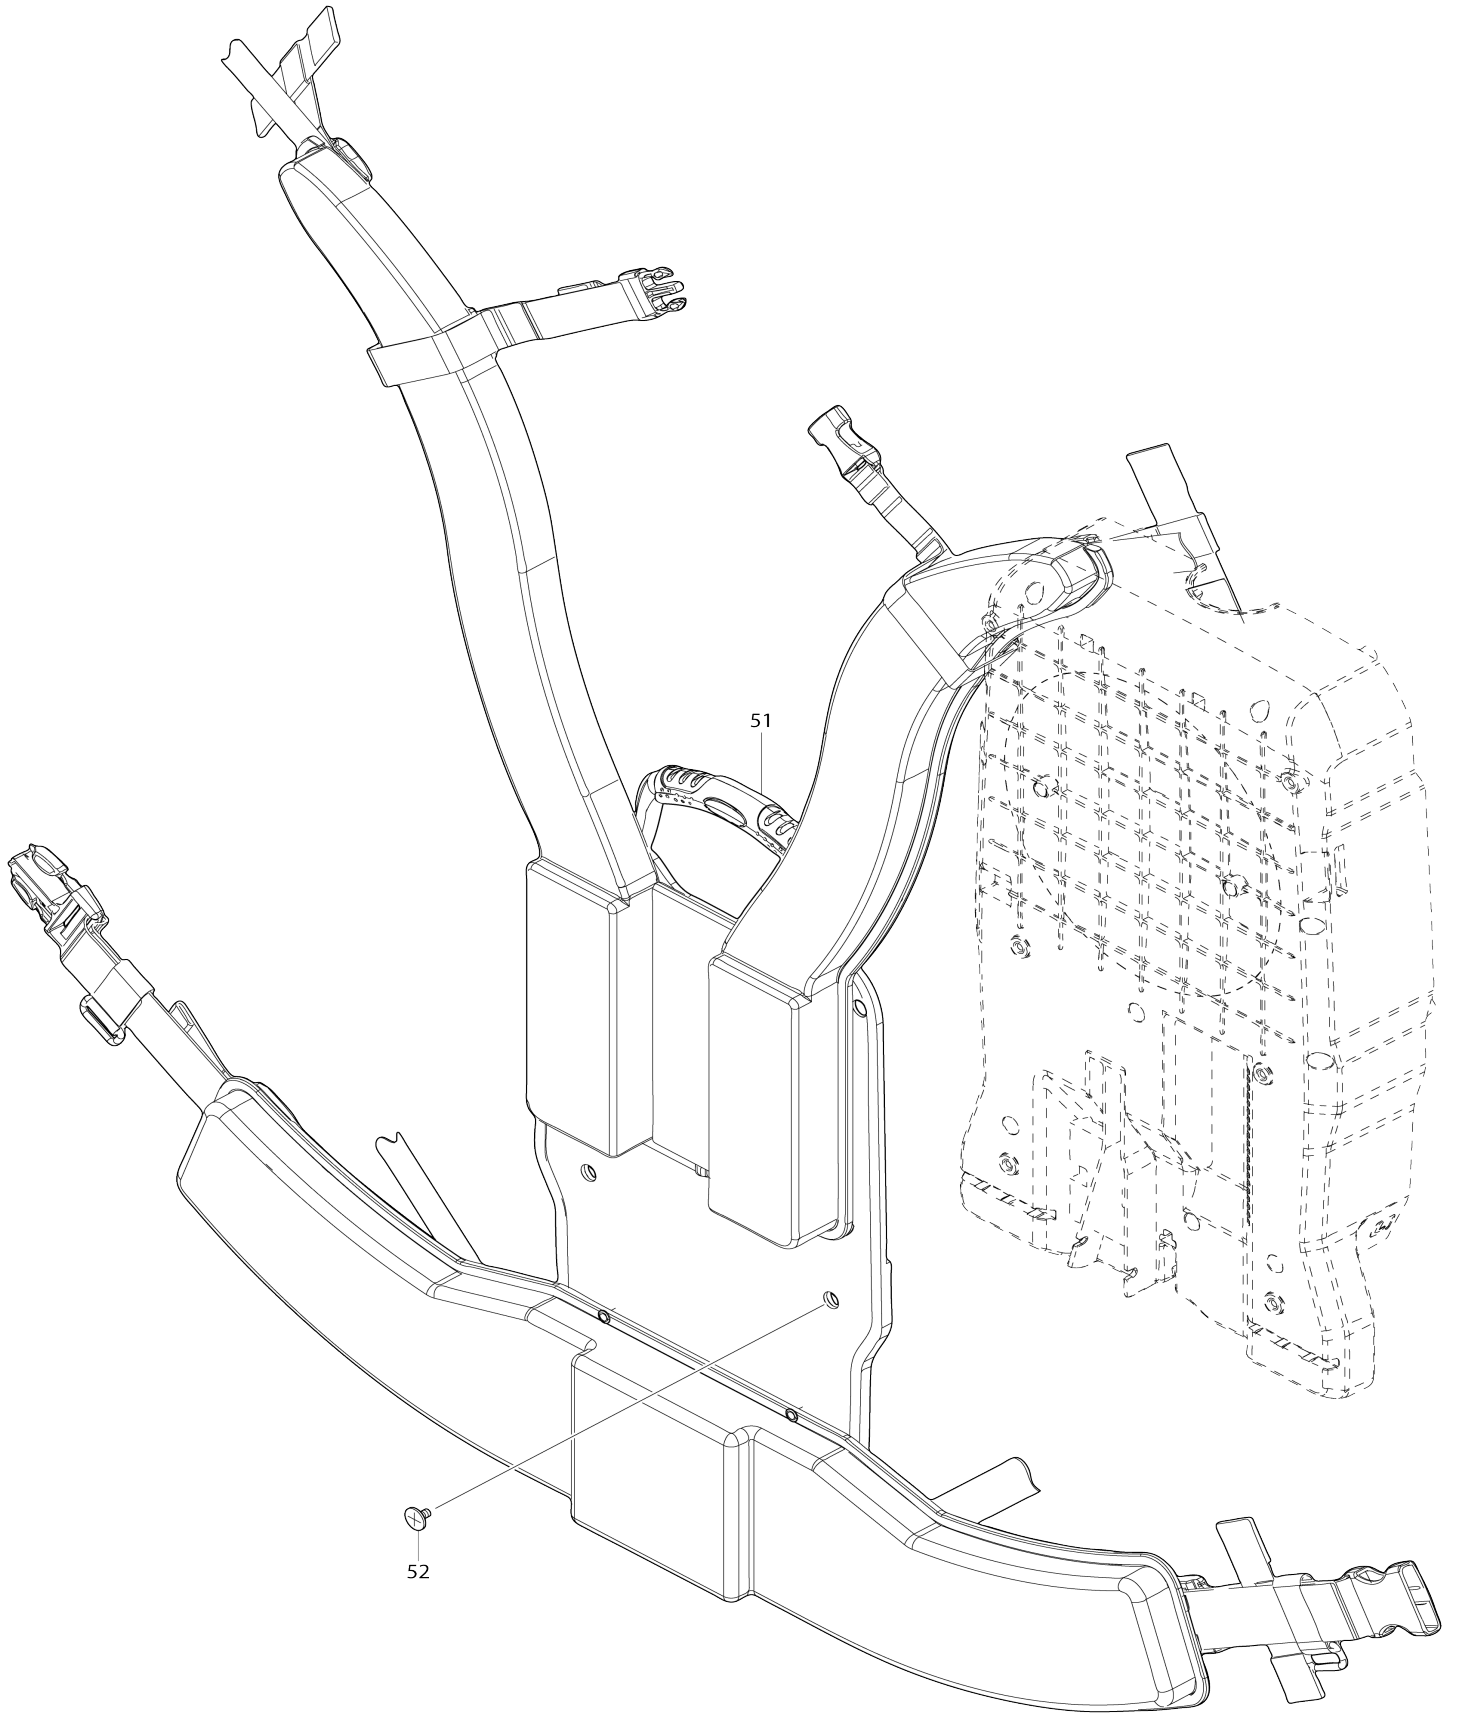

Model No.VC012G DC BACKPACK VACUUM CLEANER

Model No.VC012G DC BACKPACK VACUUM CLEANER

Model No.VC012G DC BACKPACK VACUUM CLEANER

Item No.	Parts No.	Description	Interchangability	Q'ty	New/Old	Note1	Note2
001	141S82-8	DUST BOX COVER COMPLETE		1			
C10	422A82-2	SEAL A		1			
002	413E53-4	HOOK		1			
003	137052-9	UPPER HOUSING ASSEMBLY		1			
C10	263005-3	RUBBER PIN 6		2			
C20	422A76-7	REAR BLOCK FILTER		1			
004	232389-0	COMPRESSION SPRING 5		1			
005	412268-0	STOPPER PLATE		1			
006	135771-1	INLET ASS'Y		1			
D10		INC. 7					
007	213655-4	O RING 56		1			
008	191D12-9	MAIN FILTER H SET		1			
009	422A84-8	SUPPORT A		1			
010	231297-2	COMPRESSION SPRING 9		1			
011	459913-6	PLATE		1			
012	234141-2	COMPRESSION SPRING 12		2			
013	234391-9	COMPRESSION SPRING 8		1			
015	687124-5	STRAIN RELIEF		1			
016	266326-2	TAPPING SCREW 4X18		2			
017	422A83-0	SUPPORT RING		1			
018	347B87-6	FAN COVER		1			
019	252268-6	HEX. NUT M6		1			
020	253752-4	FLAT WASHER 8		1			
021	240178-9	FAN 104		1			
022	313062-2	FLANGE		1			
023	266326-2	TAPPING SCREW 4X18		3			
024	413U78-4	FAN BASE		1			
025	619835-4	ROTOR		1			
026	629C56-8	STATOR		1			
027	1830C1-5	MOTOR HOUSING SET		1			
D10		INC. 28					
028	1830C1-5	MOTOR HOUSING SET		1			
D10		INC. 27					
029	266326-2	TAPPING SCREW 4X18		4			
030	638A29-8	LEAD UNIT		1			
031	652069-6	FLAT HEAD SCREW M3X6		3			
032	620F39-9	CONTROLLER B		1			
033	266490-9	TAPPING SCREW PT 2X6		3			
034	8143B4-6	VC012G SERIAL NO. LABEL		1			
035	620M52-9	CONTROLLER		1			
036	632P49-4	TERMINAL UNIT		2			
037	137053-7	LOWER HOUSING ASSEMBLY		1			
C10	263005-3	RUBBER PIN 6		2			
C20	422A76-7	REAR BLOCK FILTER		1			
038	8143B3-8	VC012G NAME PLATE		1			
039	266326-2	TAPPING SCREW 4X18		11			
040	1830D1-2	SWITCH CASE SET		1			