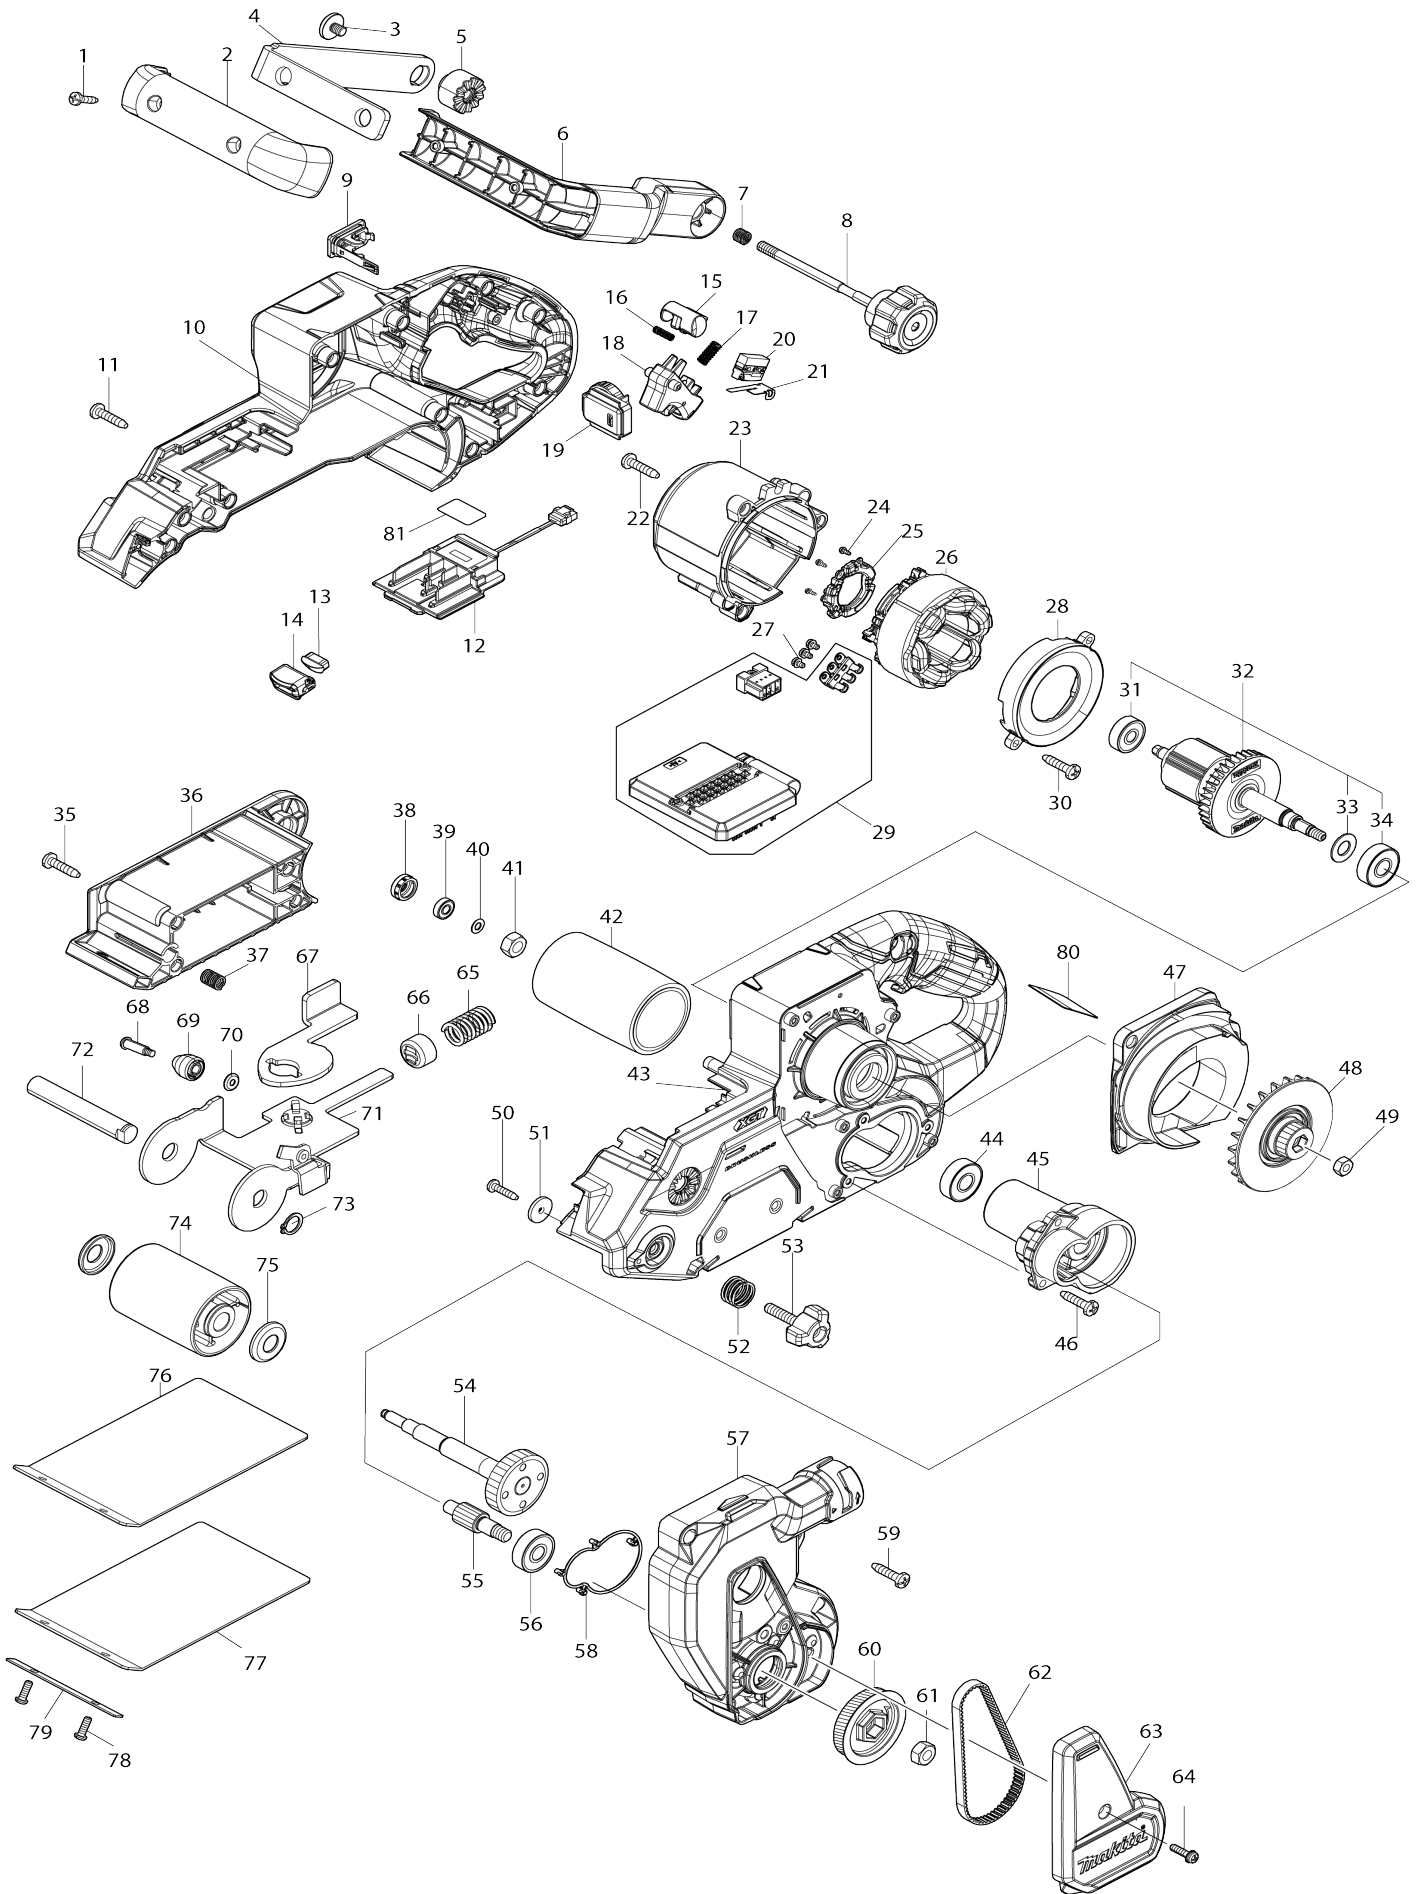

# Model No.BS001G 76MM CORDLESS BELT SANDER

Model No.BS001G 76MM CORDLESS BELT SANDER

Item No.	Parts No.	Description	Interchangeability	Q'ty	New/Old	Note1	Note2
001	266326-2	TAPPING SCREW 4X18		2			
002	1830W6-5	FRONT HANDLE SET		1			
002		INC. 6					
003	265E03-3	+ FLAT HEAD SCREW M6X8		1			
004	347C69-4	FRONT HANDLE C		1			
005	4130P5-7	FRONT HANDLE CAM		1			
006	1830W6-5	FRONT HANDLE SET		1			
006		INC. 2					
007	231326-1	COMPRESSION SPRING 6		1			
008	265D79-4	KNOB 40		1			
009	140G30-2	CAP COMPLETE		1			
C10	213A05-9	O-RING16		1			
010	1830W1-5	HOUSING SET		1			
C10	263005-3	RUBBER PIN 6		4			
C20	8079S1-4	CAUTION LABEL		1			
010		INC. 43					
011	266326-2	TAPPING SCREW 4X18		11			
012	632P64-8	TERMINAL UNIT		1			
013	620F48-8	LED CIRCUIT		1			
014	412719-3	LED HOUSING		1			
015	4130N7-9	LOCKON BUTTON		1			
016	231433-0	COMPRESSION SPRING 4		1			
017	231372-4	COMPRESSION SPRING 5		1			
018	141Y94-7	SWITCH LEVER COMPLETE		1			
019	620H67-6	DIAL CIRCUIT		1			
020	632V75-9	SWITCH UNIT		1			
021	232672-5	LEAF SPRING		1			
022	266326-2	TAPPING SCREW 4X18		3			
023	4130P2-3	MOTOR HOUSING		1			
024	652119-7	PAN HEAD SCREW M2X6		3			
025	632R96-7	SENSOR UNIT		1			
026	629A85-9	STATOR		1			
027	652069-6	FLAT HEAD SCREW M3X6		3			
028	4130P3-1	BUFFLE PLATE		1			
029	620P40-4	CONTROLLER		1			
030	266326-2	TAPPING SCREW 4X18		2			
031	210023-2	BALL BEARING 627DDW		1			
032	519864-6	ROTOR ASS'Y		1			
032		INC. 31,33,34					
033	267256-0	FLAT WASHER 10		1			
034	210059-1	BALL BEARING 6000DDW		1			
035	266326-2	TAPPING SCREW 4X18		4			
036	4130N3-7	ROLLER COVER		1			
037	233249-9	COMPRESSION SPRING 7		1			
038	421977-0	RUBBER RING 13		1			
039	210278-9	BALL BEARING 695 DDW		1			
040	253811-4	FLAT WASHER 5		1			